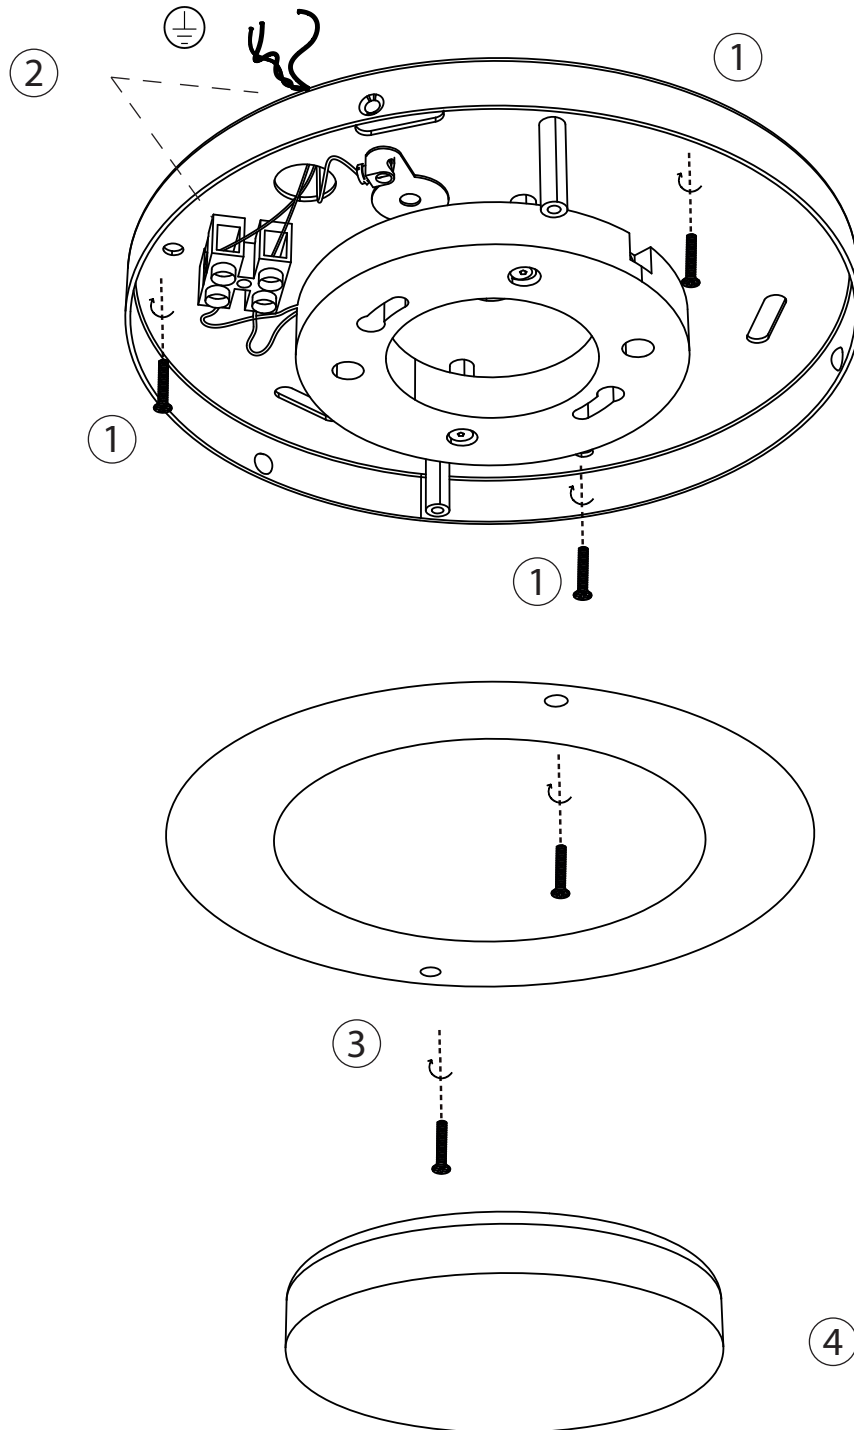

luxcambra

SINCE 1966

Pol

Plafón Ceiling lamp Applique

XAVIER SOLÉ

GX-53 LED 8W
420 lm / 2.700 k

No Incluida
Not Included
Non Inclus

luxcambra

SINCE 1966

Pol

Plafón Ceiling lamp Applique

XAVIER SOLÉ

GX-53 LED 8W
420 lm / 2.700 k

No Incluida
Not Included
Non Inclus