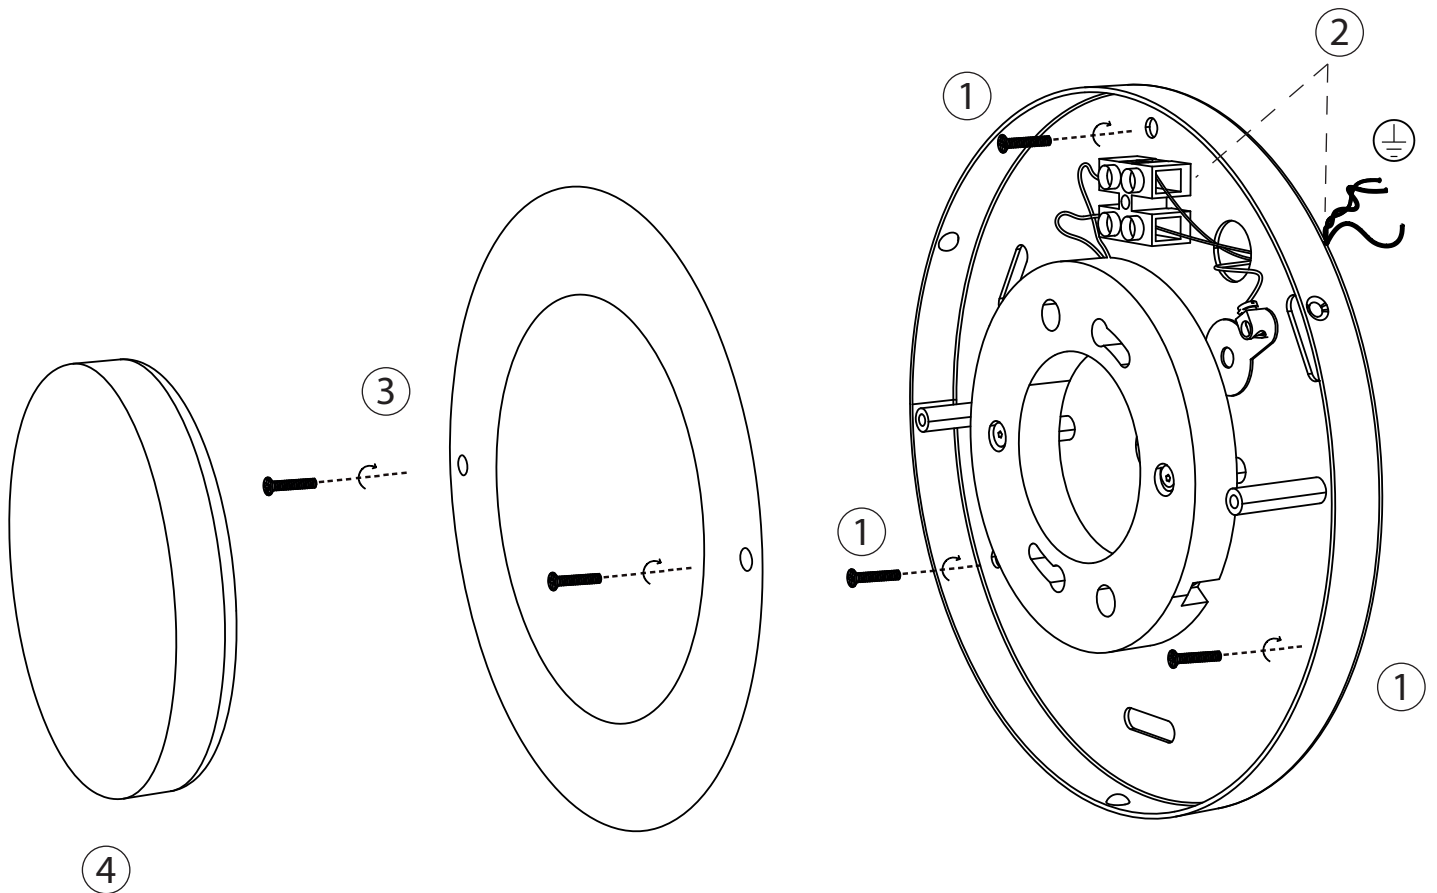

## Pol

Aplique Wall lamp Applique

XAVIER SOLÉ

GX-53 LED 8W  
420 lm / 2.700 k

No Incluida  
Not Included  
Non Inclus