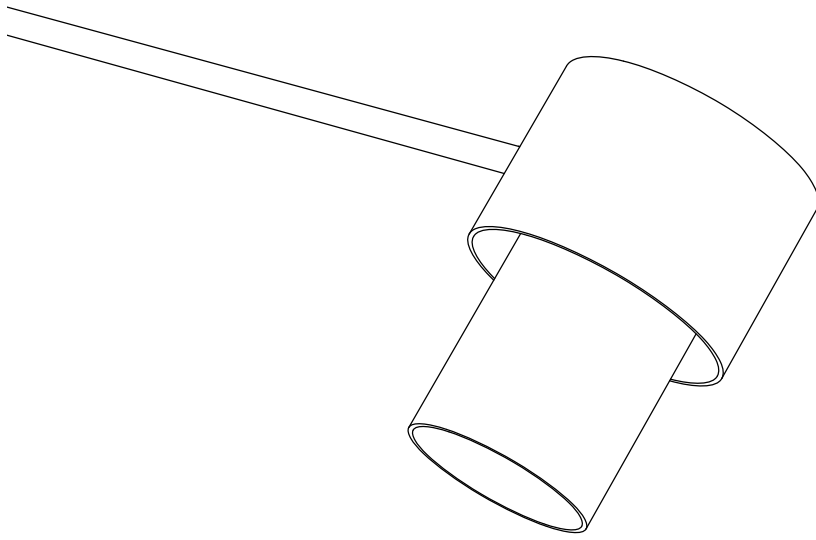

luxcambra

SINCE 1966

Kan a Arco Rotatorio

Aplique Wall lamp Applique

JORDI LLOPIS

E-27 LED
12W

A+

No incluida
Not included
Non inclus

luxcambra

SINCE 1966

Born

Applique *Wall lamp* Applique

JORDI LLOPIS

E-27 LED

12W

A+

No incluída
Not included
Non inclus

Adjust focus angle