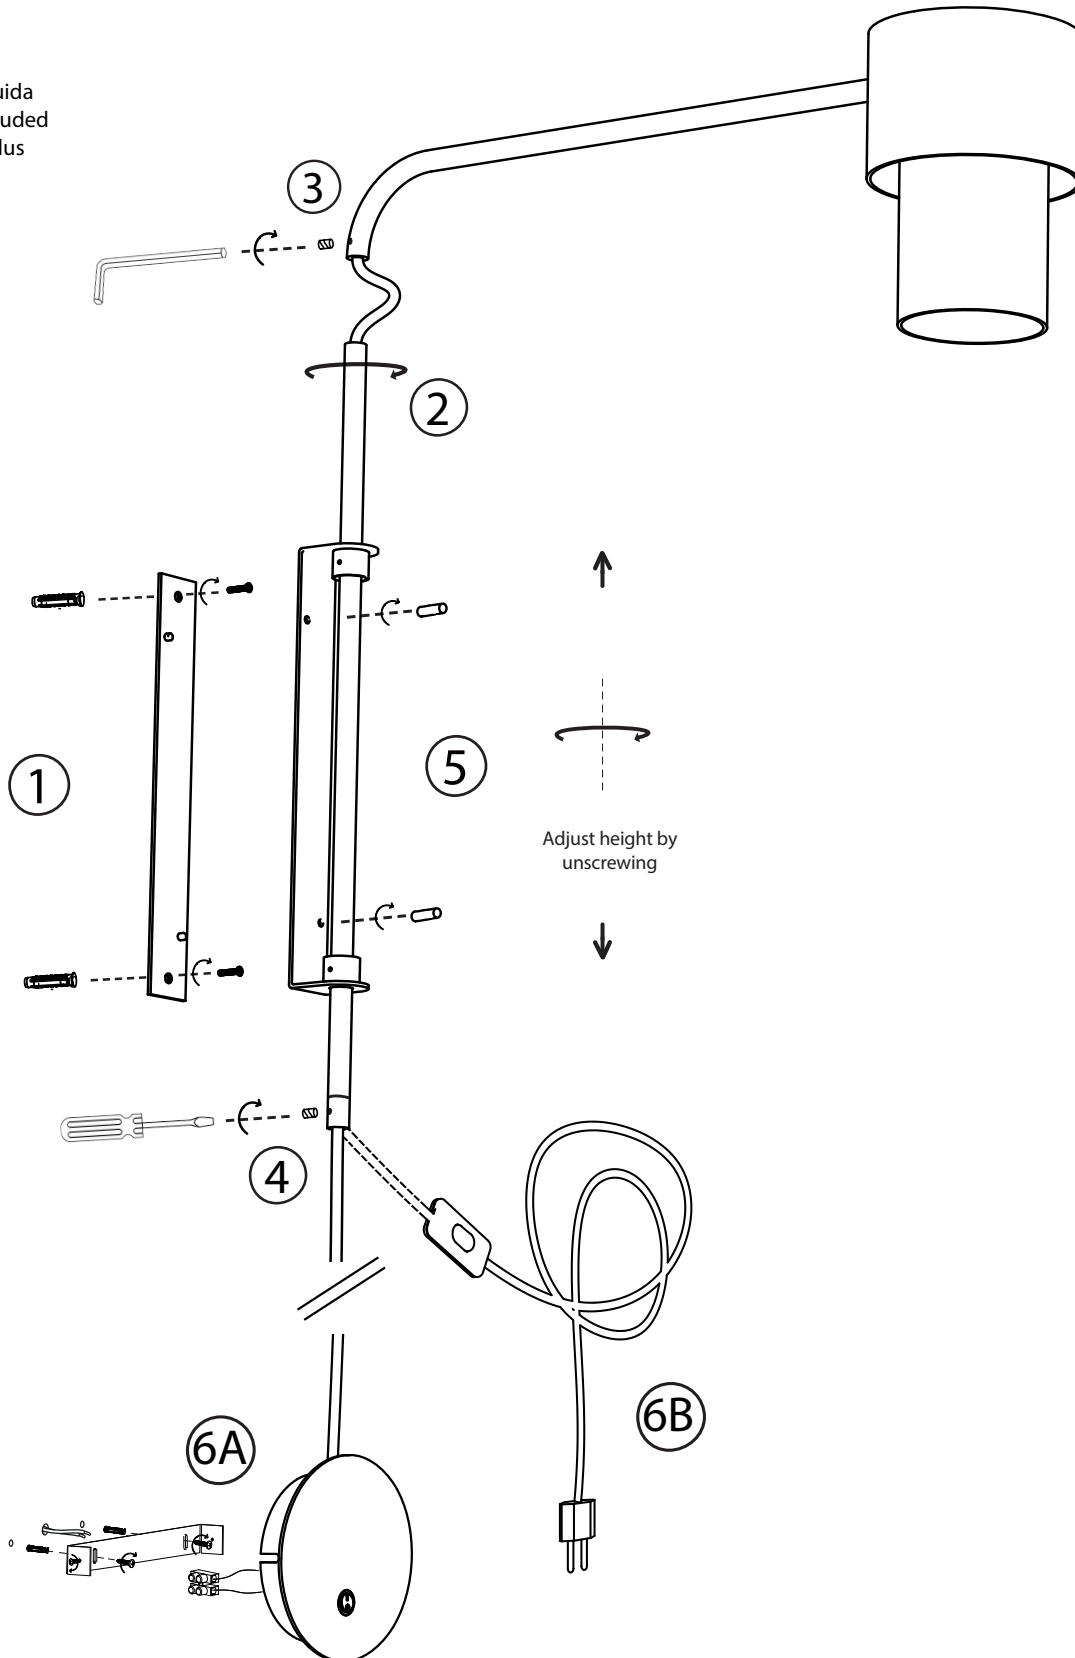

luxcambra

SINCE 1966

Kan a Arco Rotatorio

Aplique Wall lamp Applique

JORDI LLOPIS

E-27 LED
12W

A+

No incluida
Not included
Non inclus

luxcambra

SINCE 1966

Born

Applique *Wall lamp* Applique

JORDI LLOPIS

E-27 LED

12W

A+

No incluída
Not included
Non inclus

Adjust focus angle