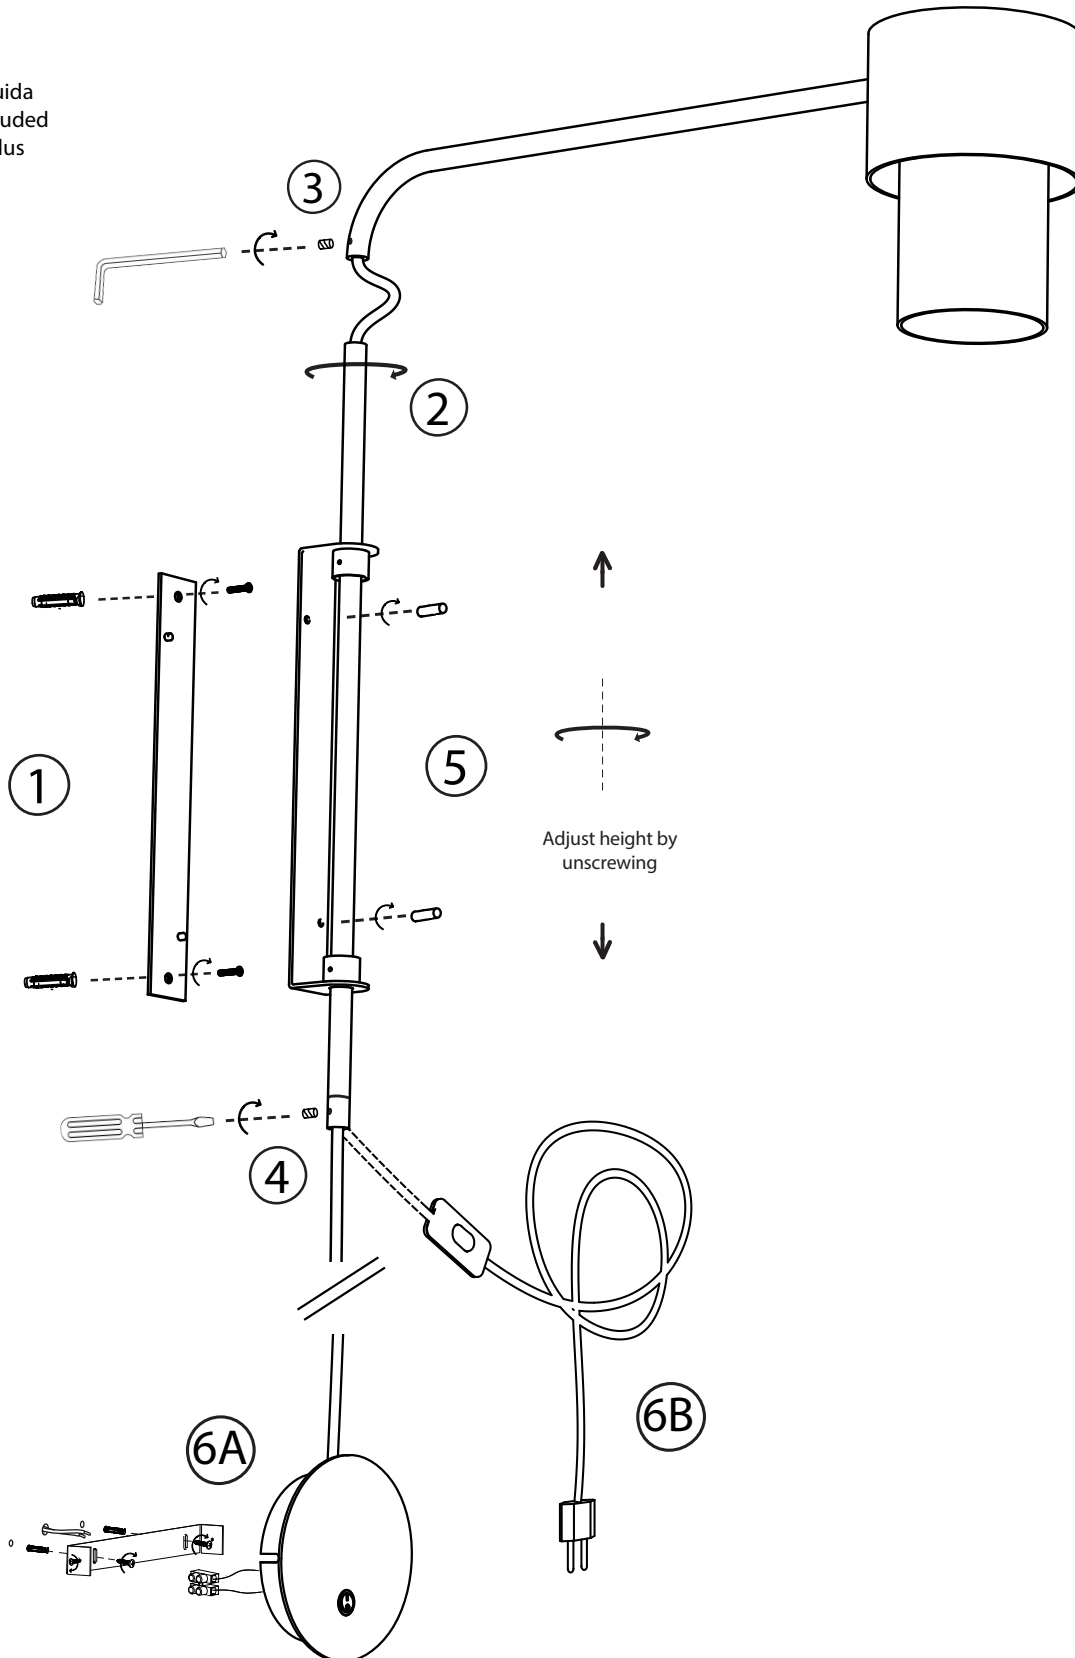

luxcambra

SINCE 1966

Kan a Arco Rotatorio

Aplique Wall lamp Applique

JORDI LLOPIS

E-27 LED
12W

A+

No incluida
Not included
Non inclus

luxcambra

SINCE 1966

Kan a Arco Rotatorio

Aplique Wall lamp Applique

JORDI LLOPIS

GU-10 LED

8W

A+