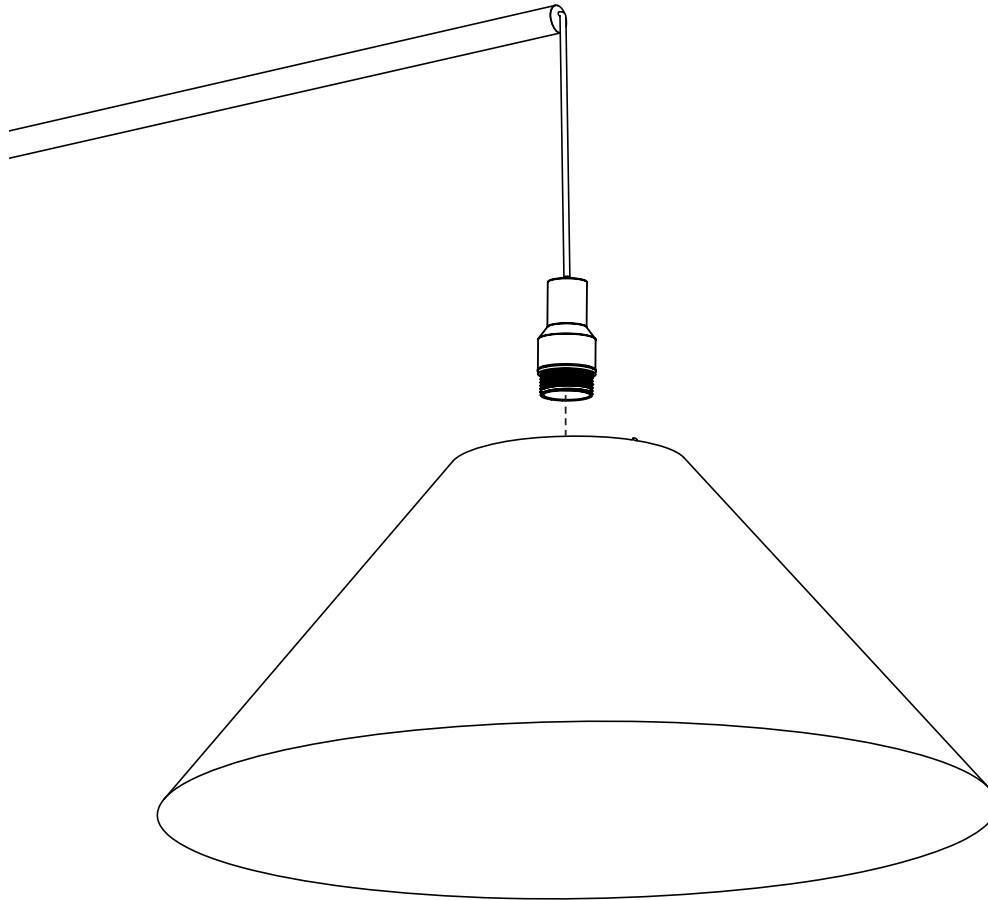

luxcambra

SINCE 1966

Clasica a arco

Aplique Wall lamp Applique

SKYE MAUNSELL & JORDI VECIANA

E-27 LED
12W

No incluída
Not included
Non inclus

luxcambra

SINCE 1966

Clasica a arco

Applique Wall lamp Applique

SKYE MAUNSELL & JORDI VECIANA

E-27 LED

12W

A+

No incluida
Not included
Non inclus