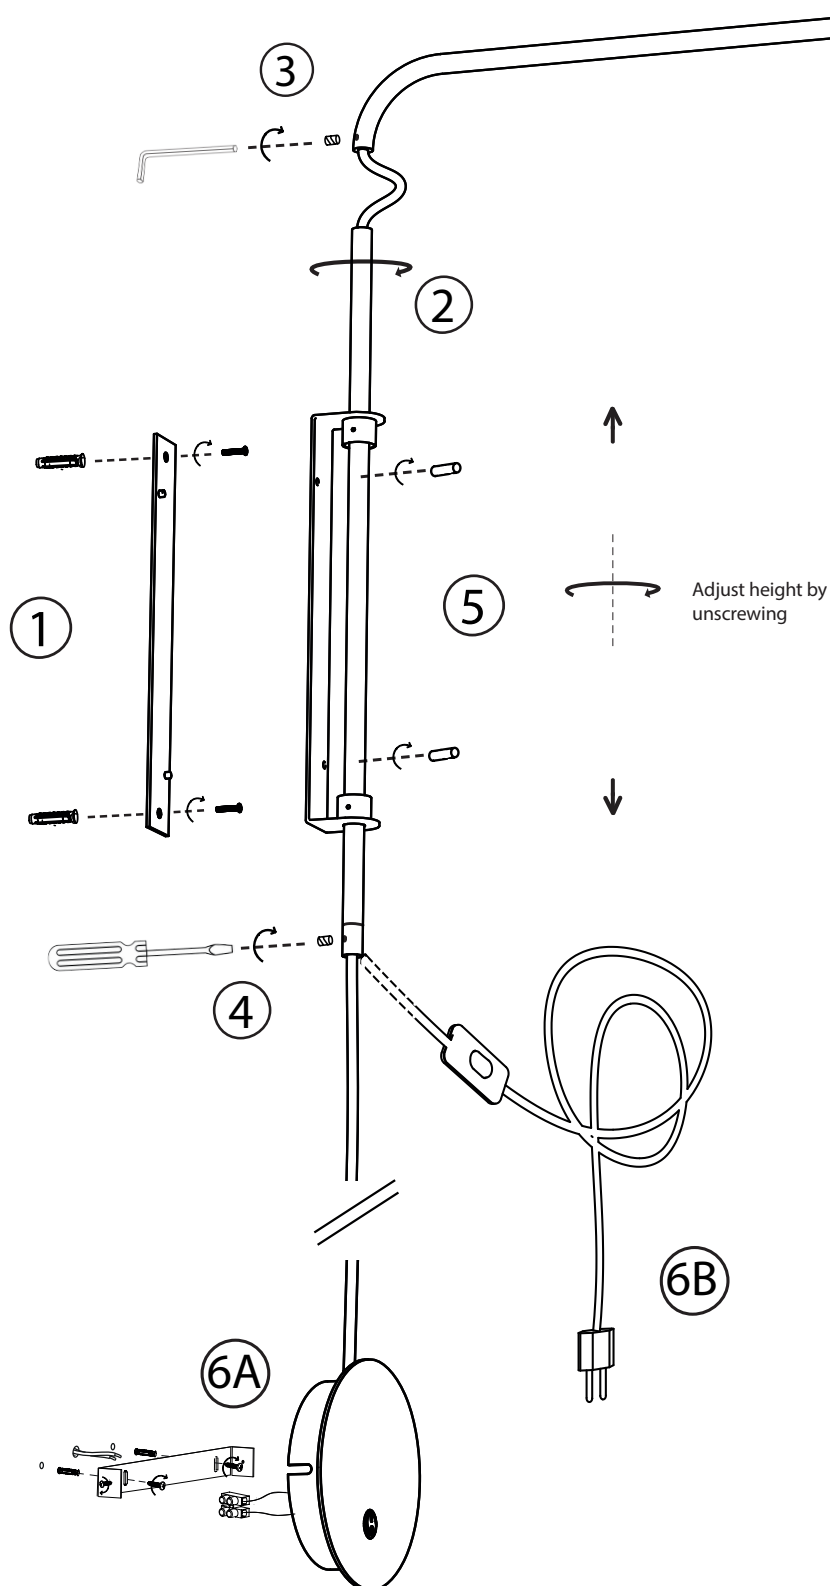

luxcambra

SINCE 1966

Clasica a arco

Aplique Wall lamp Applique

SKYE MAUNSELL & JORDI VECIANA

E-27 LED
12W

No incluída
Not included
Non inclus