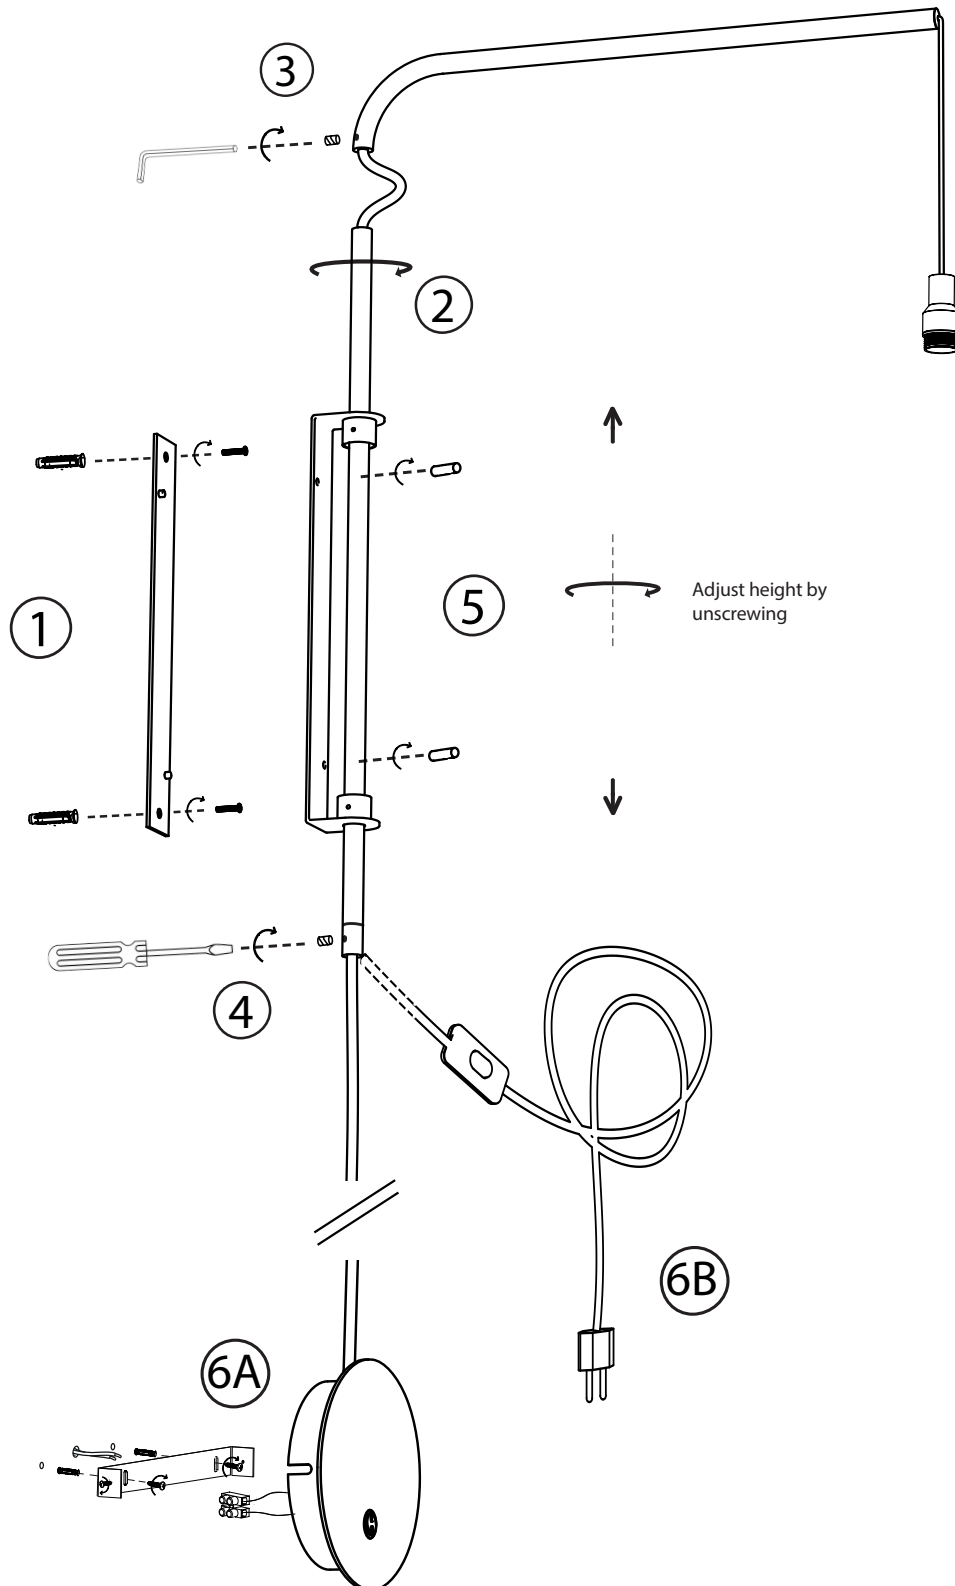

luxcambra

SINCE 1966

Clasica a arco

Aplique Wall lamp Applique

SKYE MAUNSELL & JORDI VECIANA

E-27 LED
12W

No incluida
Not included
Non inclus