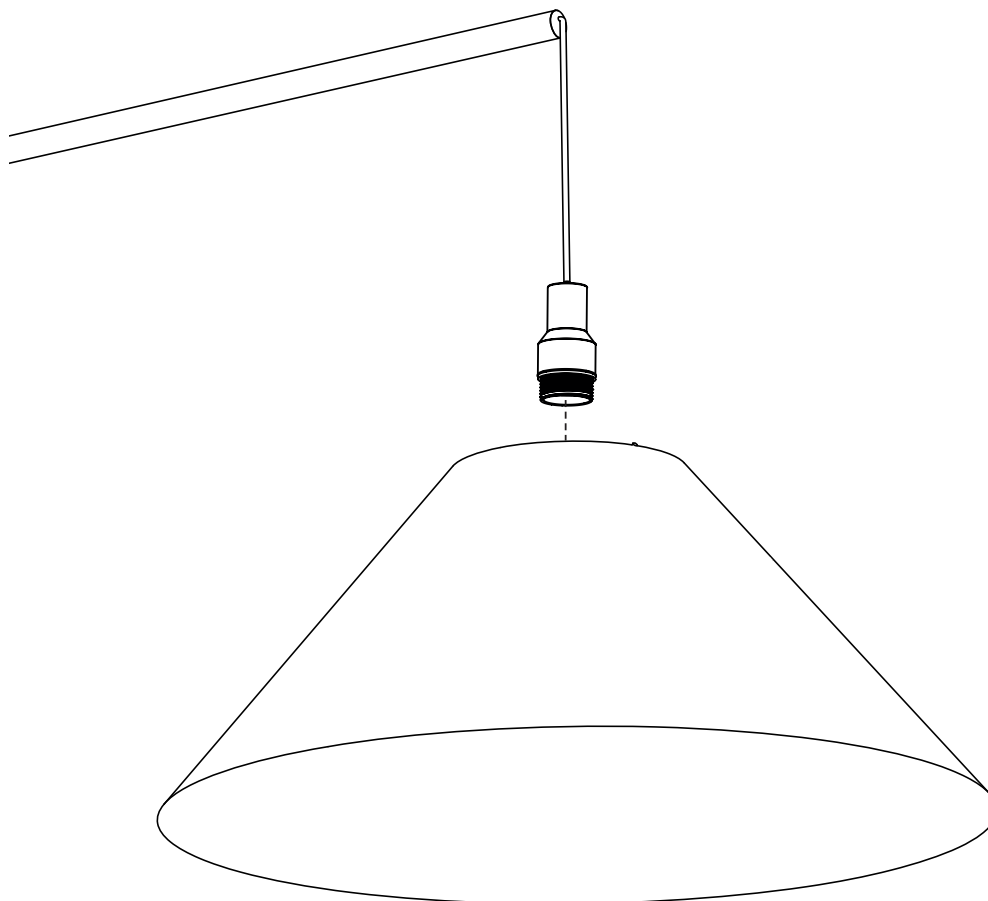

luxcambra

SINCE 1966

Clasica a arco

Aplique Wall lamp Applique

SKYE MAUNSELL & JORDI VECIANA

E-27 LED
12W

No incluida
Not included
Non inclus

luxcambra

SINCE 1966

Clasica a arco

Applique Wall lamp Applique

SKYE MAUNSELL & JORDI VECIANA

E-27 LED

12W

A+

No incluida
Not included
Non inclus