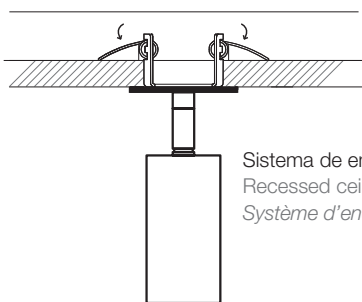

BIM/3D files [luxcambra.com/3D](http://luxcambra.com/3D)  
 (3ds, dwg, 3dm, skp, rfa)

Sistema de empotrado en techo  
 Recessed ceiling system  
 Système d'encastrement au plafond

⚠ GU-10 LED 8W not included  
 GU-10 LED 8W mini not included (Kea a mini)