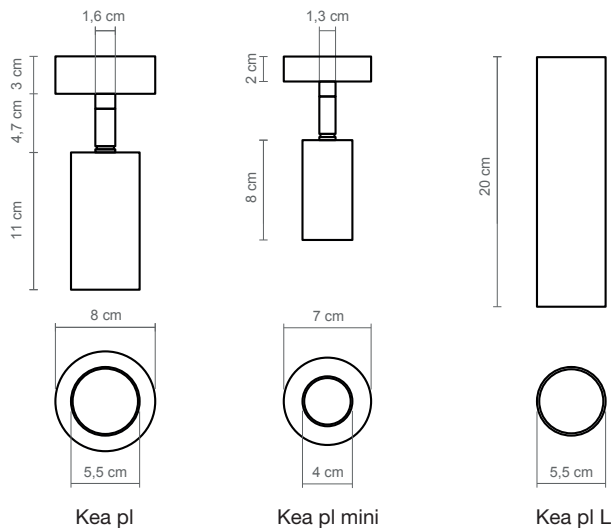

ESTRUCTURA
STRUCTURE
STRUCTURE

2342	5314	1287	● Negro texturado RAL 9005 Textured black RAL 9005 Noir texturé RAL 9005
2343	5315	1288	● Blanco mate texturado RAL 9016 Textured matt white RAL 9016 Blanc mat texturé RAL 9016
5310	5316	5321	● Blanco roto texturado RAL 9002 Textured off-white RAL 9002 Blanc cassé texturé RAL 9002
5311	5317	5322	● Terracotta RAL design 050-40-50 Terracotta RAL design 050-40-50 Terracotta RAL design 050-40-50
5312	5318	5323	● Dorado satinado Satin gold Or satiné
5313	5319	5324	● Cava satinado Satin champagne Champagne satiné
2345	5320	1290	○ Color RAL RAL color Couleur RAL

luxcambra