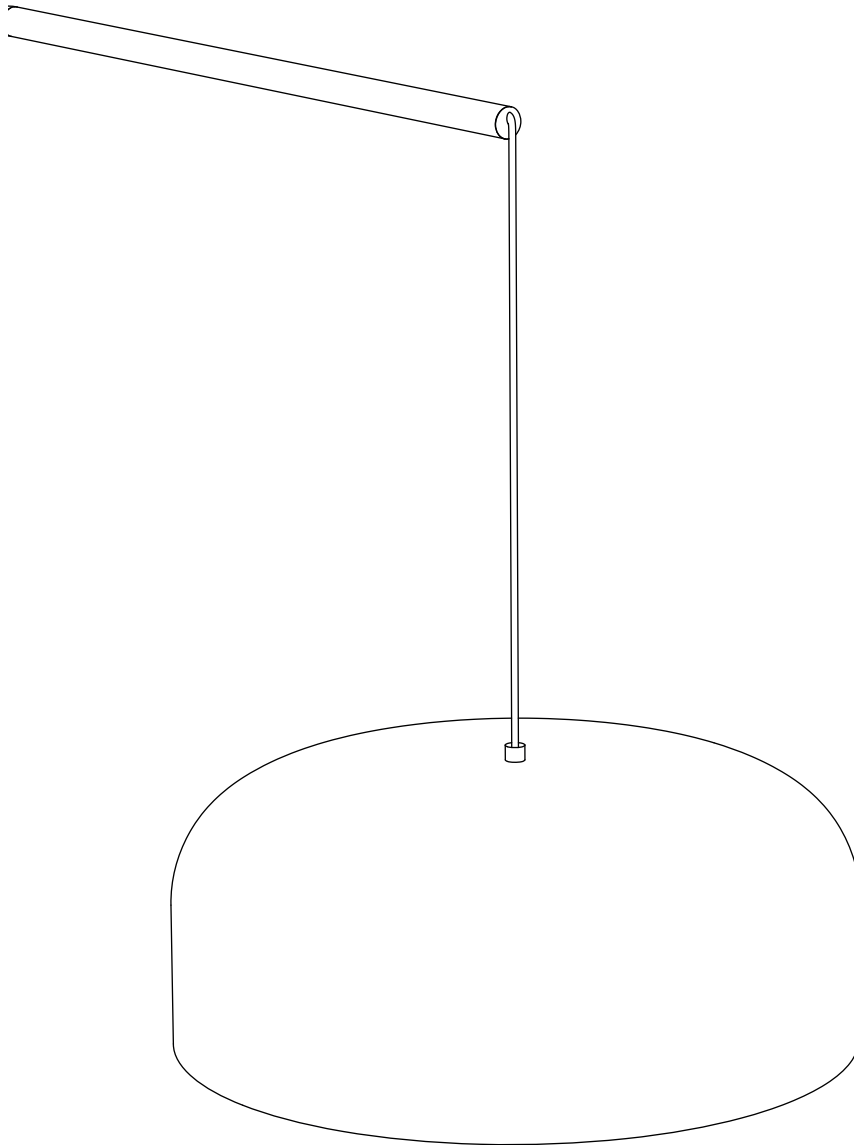

luxcambra

SINCE 1966

Born a arco

Aplique Wall lamp Applique

JORDI LLOPIS

E-27 LED STANDARD CUPULA

6W

E-27 LED STANDARD

12W

A+

No incluida
Not included
Non inclus

NOT INCLUDED