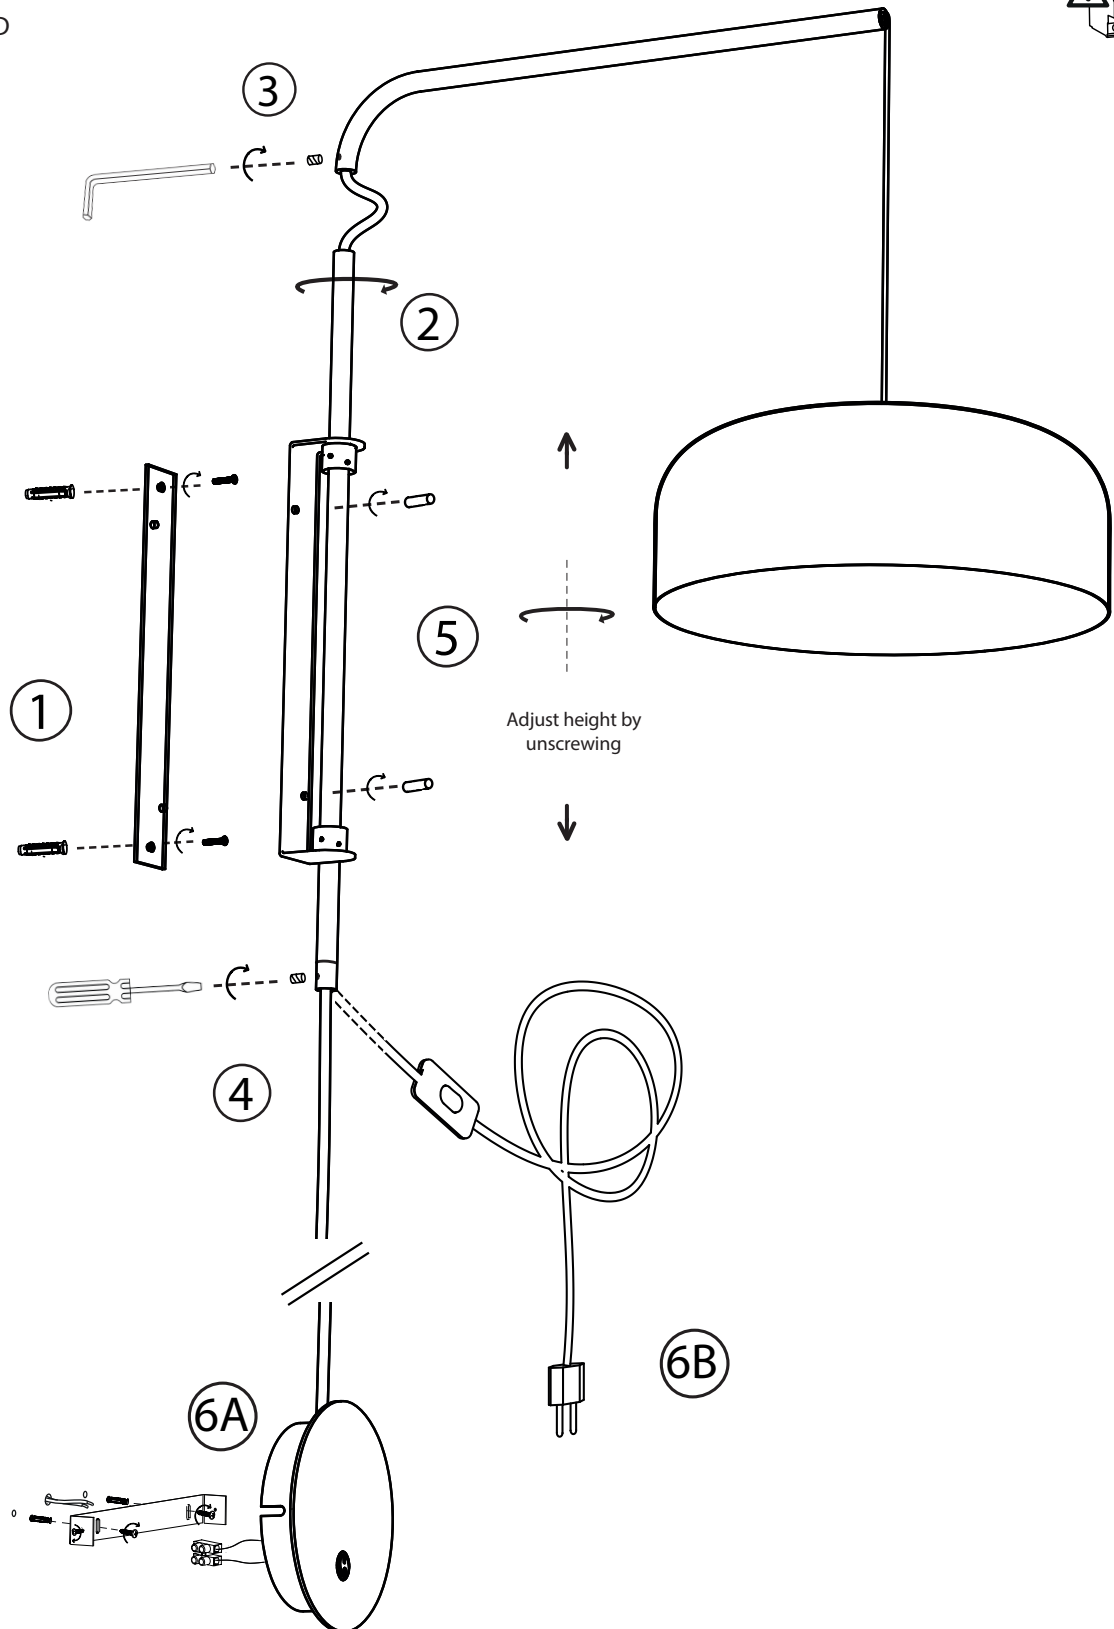

luxcambra

SINCE 1966

Born a arco

Aplique Wall lamp Applique

JORDI LLOPIS

E-27 LED STANDARD CUPULA

6W

E-27 LED STANDARD

12W

A+

No incluida
Not included
Non inclus