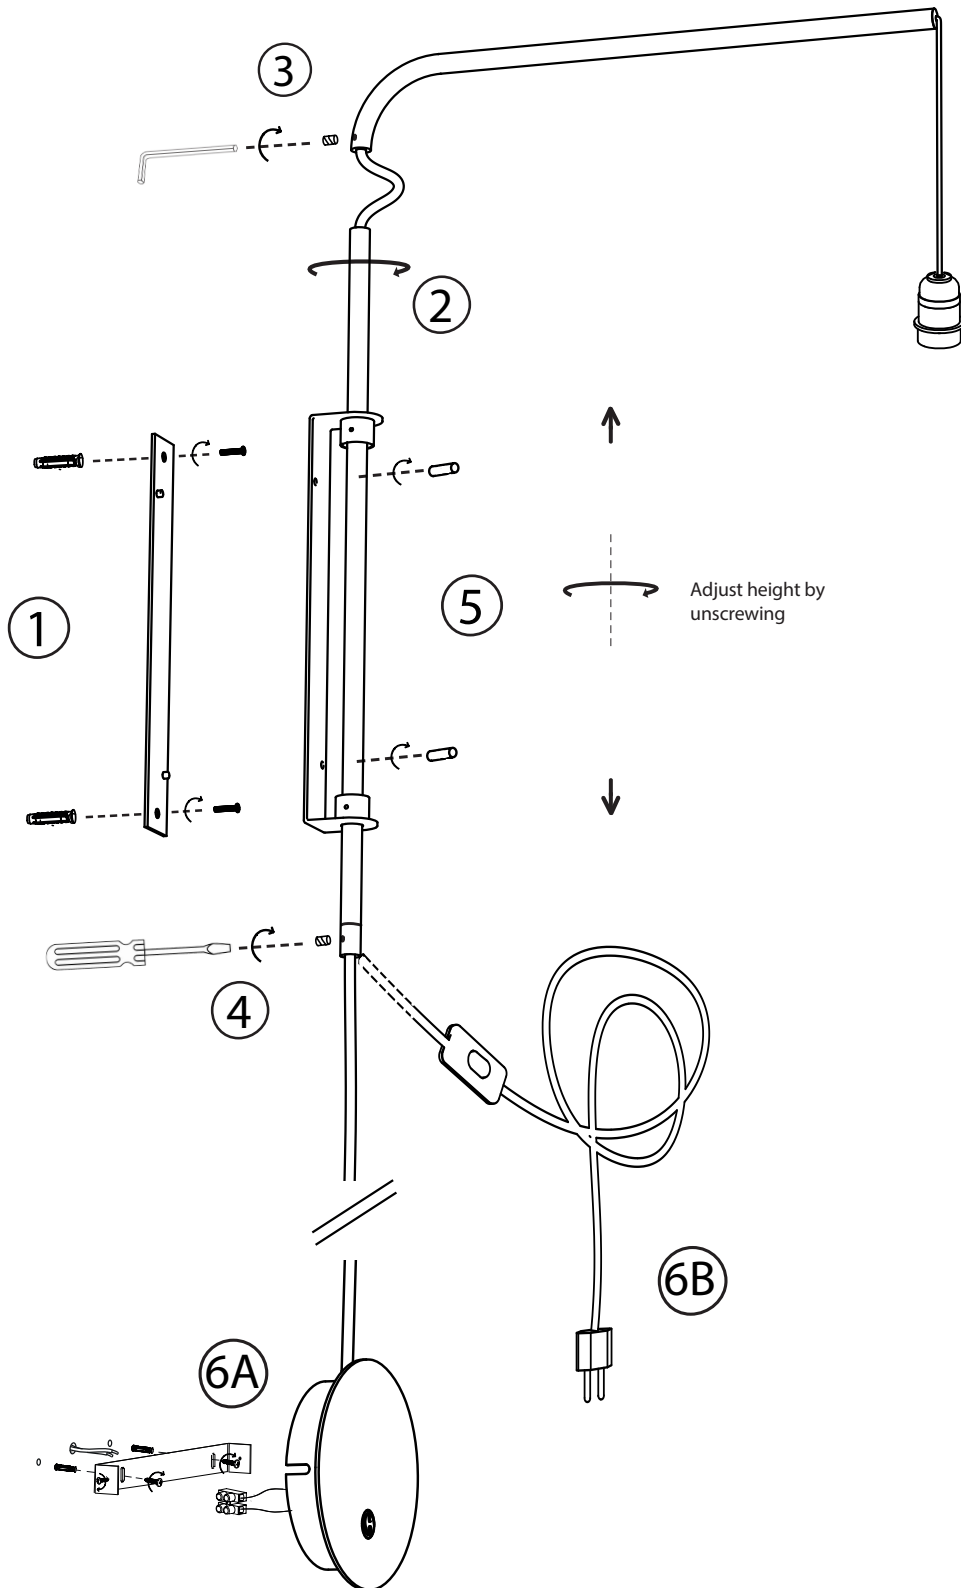

luxcambra

SINCE 1966

Arco a

Aplique Wall lamp Applique

LUXCAMBRA TEAM

E-27 LED
12W

No incluida
Not included
Non inclus

luxcambra

SINCE 1966

Arco a Applique Wall lamp Applique

LUXCAMBRA TEAM

E-27 LED

12W

A+

No incluida
Not included
Non inclus