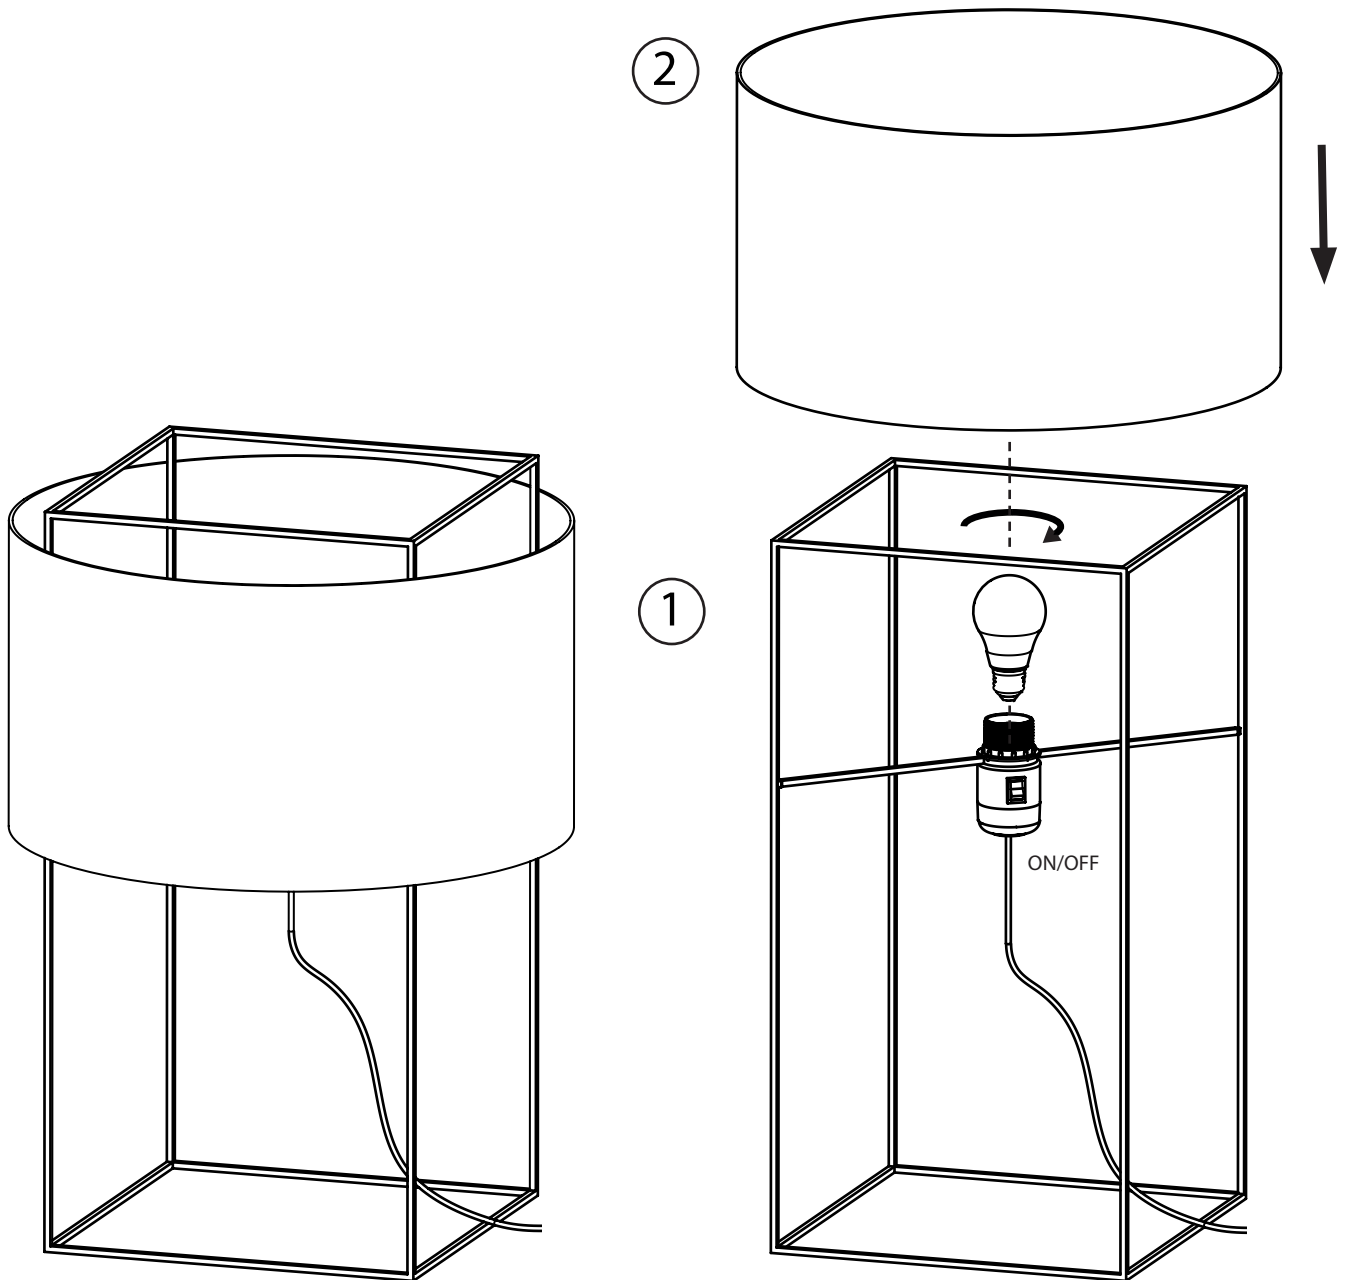

luxcambra

SINCE 1966

Lewit s S - Lewit s L

Sobremesa *Table lamp* Lamp à poser

JORDI VECIANA

E-27 Standard LED 12W

E-27 Globe LED 12W

No incluida

Not included

Non inclus

luxcambra

SINCE 1966

Lewit s Long

Sobremesa *Table lamp* Lamp à poser

JORDI VECIANA

E-27 Standard LED 12W

E-27 Globe LED 12W

No incluida

Not included

Non inclus

2

1

ON/OFF