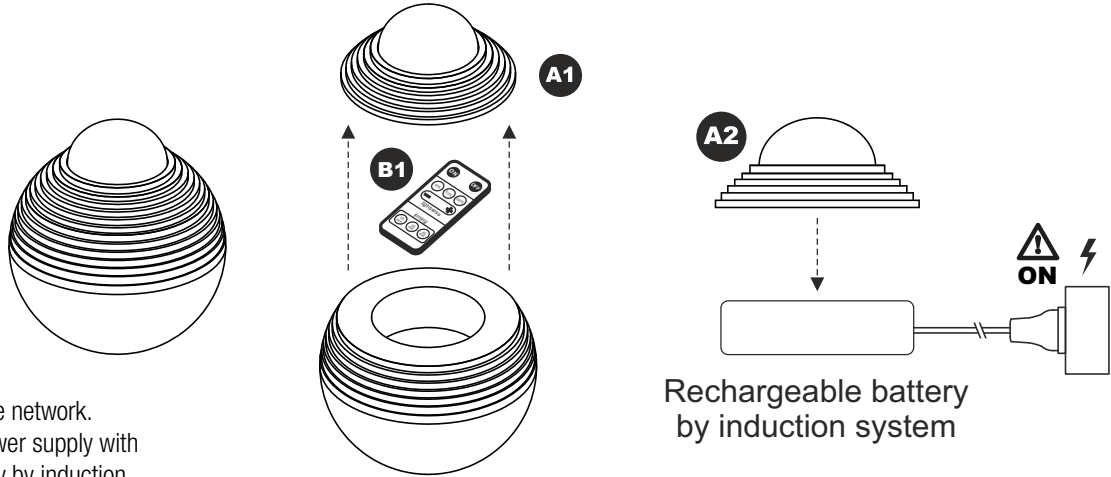

290 lm  
3.000 K  
IP67

Before immersing the lamp in a pool,  
align the light source upwards and  
remove the remote control from inside it.