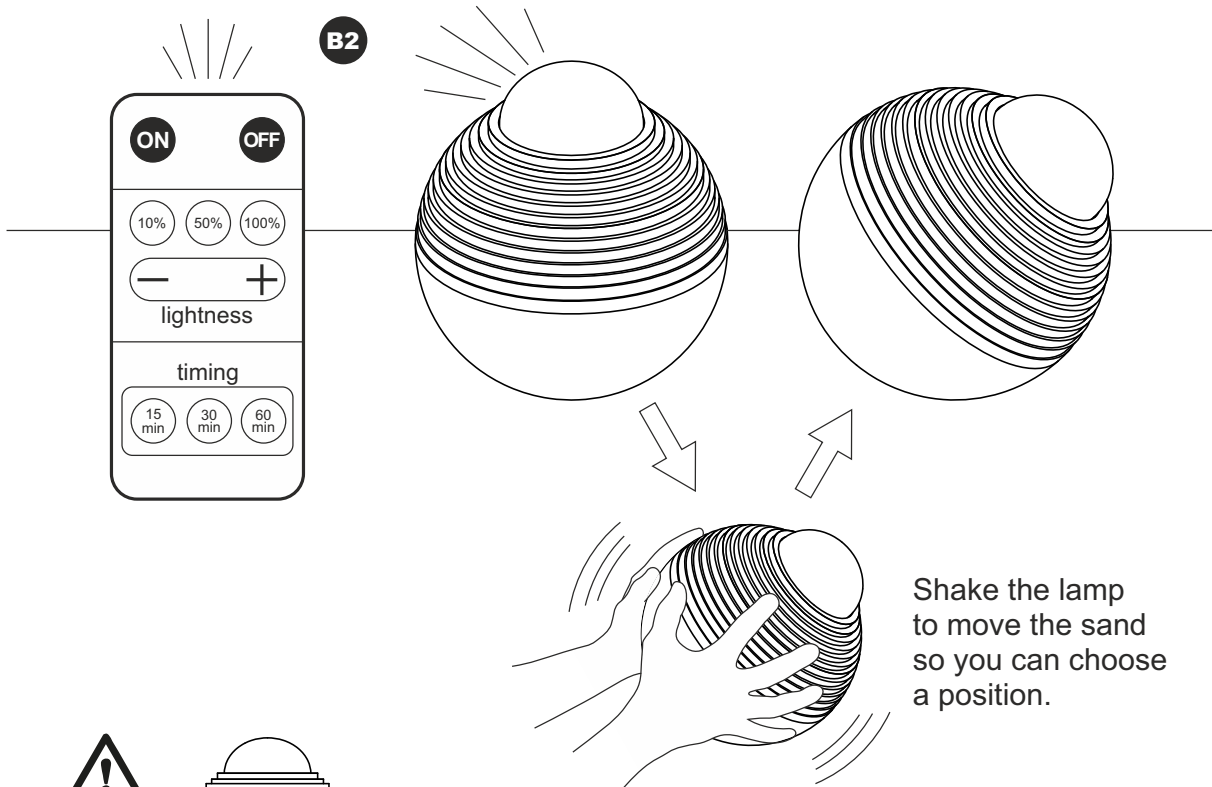

# Terra s portable

By BRUNO DE AVILA

Lámparas de Sobremesa Table Lamps Lampes à Poser

□ 3309

No connection to the network.  
Led light source power supply with  
rechargeable battery by induction  
system. 6h of battery life.

290 lm  
3.000 K  
IP67

Before immersing the lamp in a pool,  
align the light source upwards and  
remove the remote control from inside it.