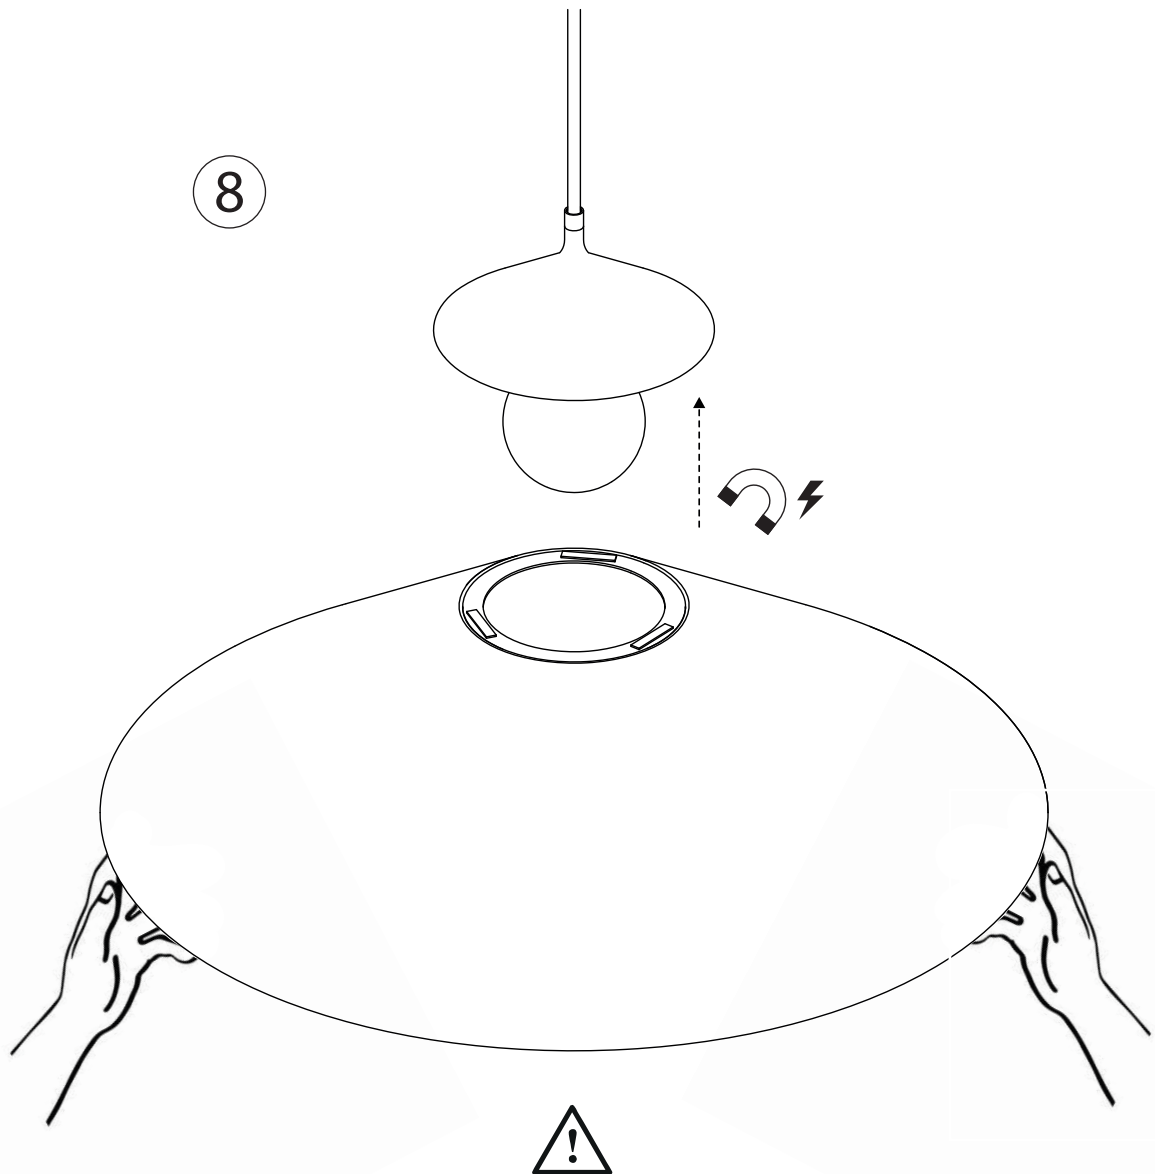

## Cim

Colgante Hanging lamps Suspensions

A+

E-27 LED  
18W

Colocar la pantalla con delicadeza  
desde abajo sin presionar el tejido

place the screen delicately from the  
bottom without pressing the textile