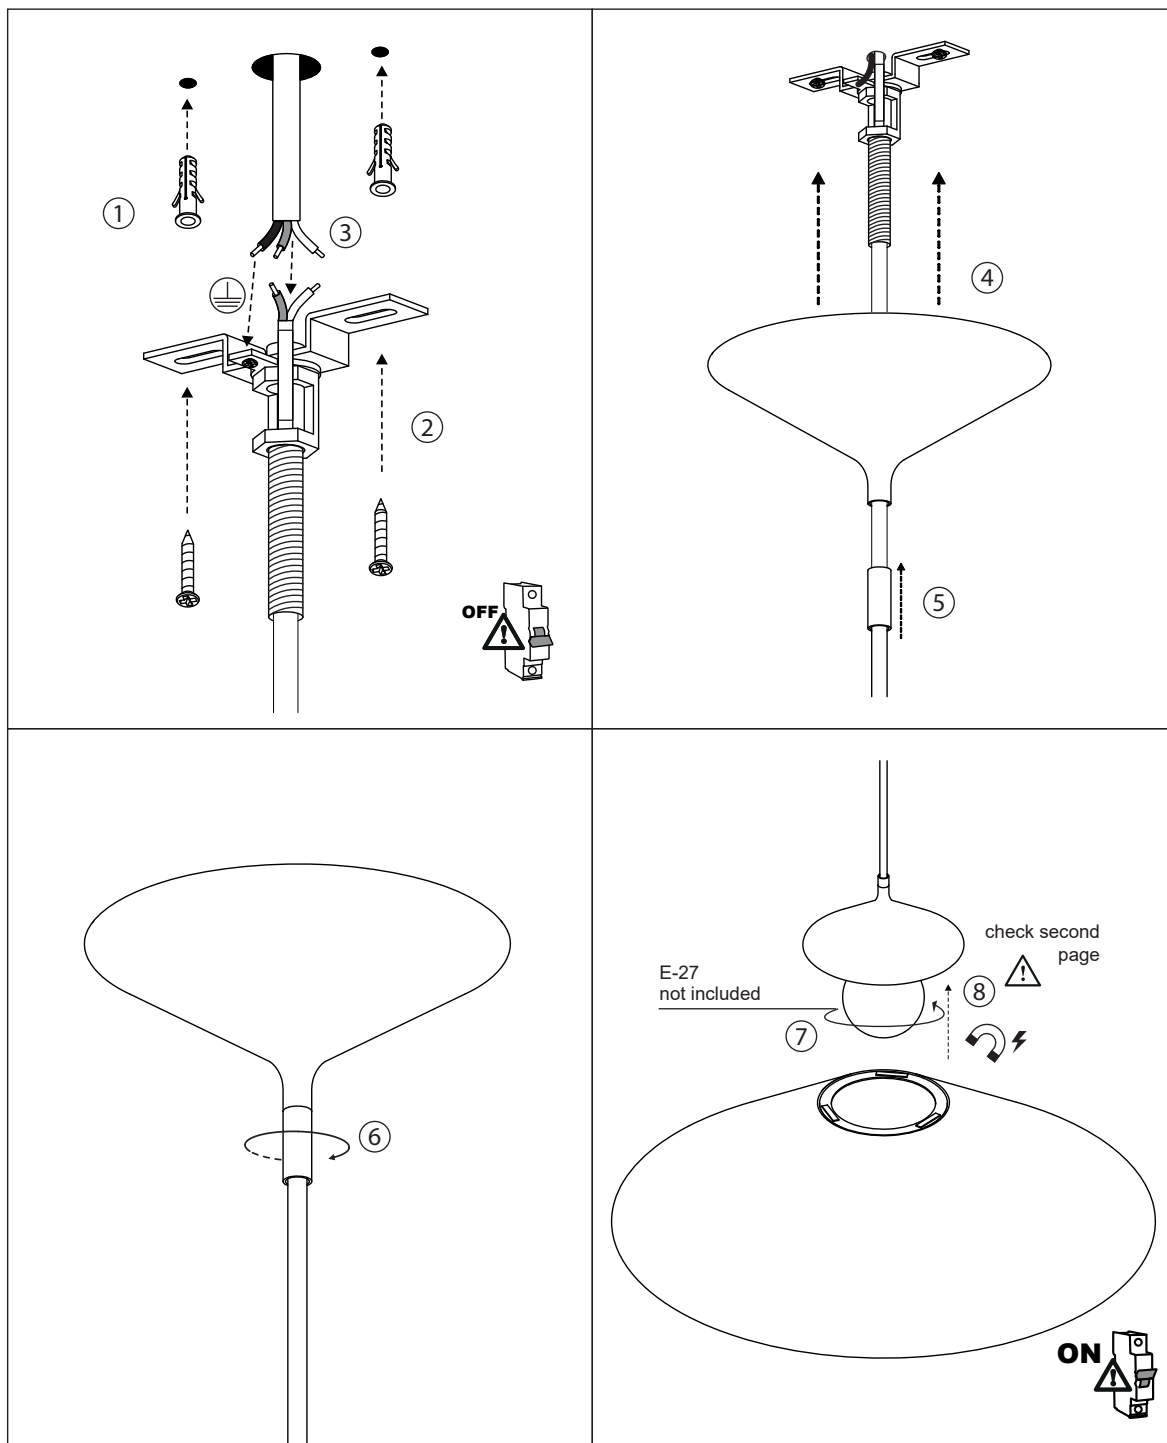

## Cim

Colgante Hanging lamps Suspensions

A+

E-27 LED  
18W

## Cim

Colgante Hanging lamps Suspensions

A+

E-27 LED  
18W

Colocar la pantalla con delicadeza  
desde abajo sin presionar el tejido

place the screen delicately from the  
bottom without pressing the textile