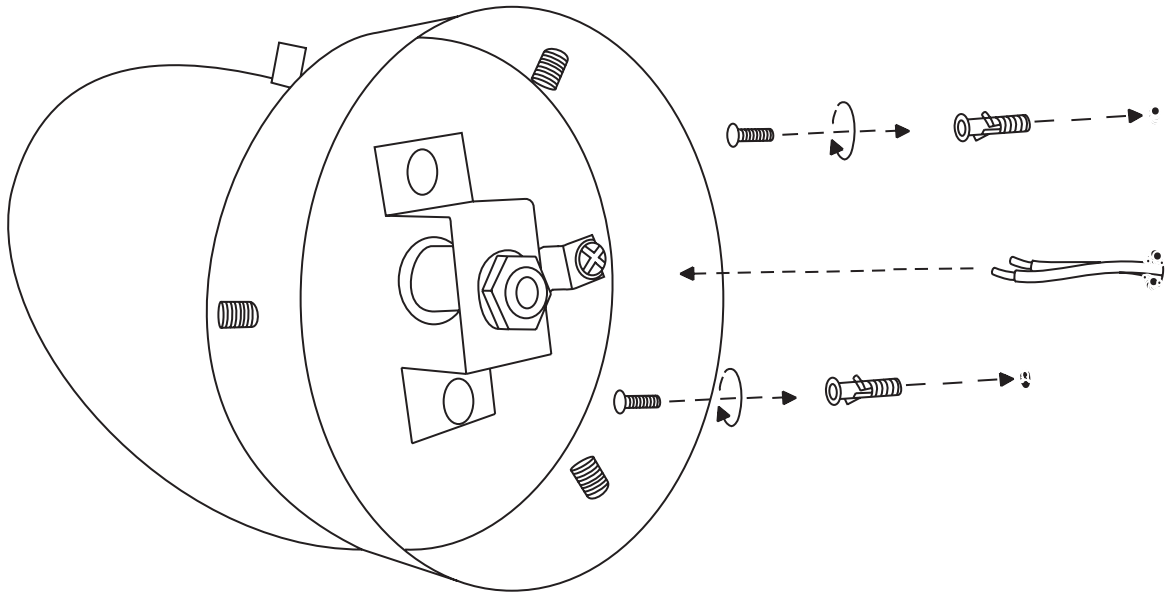

## Cim a

Aplique *Wall Lamp* Applique

---

E-27 LED 8W

- > Bombilla led esférica
- > *Led spherical bulb*
- > Ampoule led sphérique

# Cim a

Applique Wall Lamp Applique