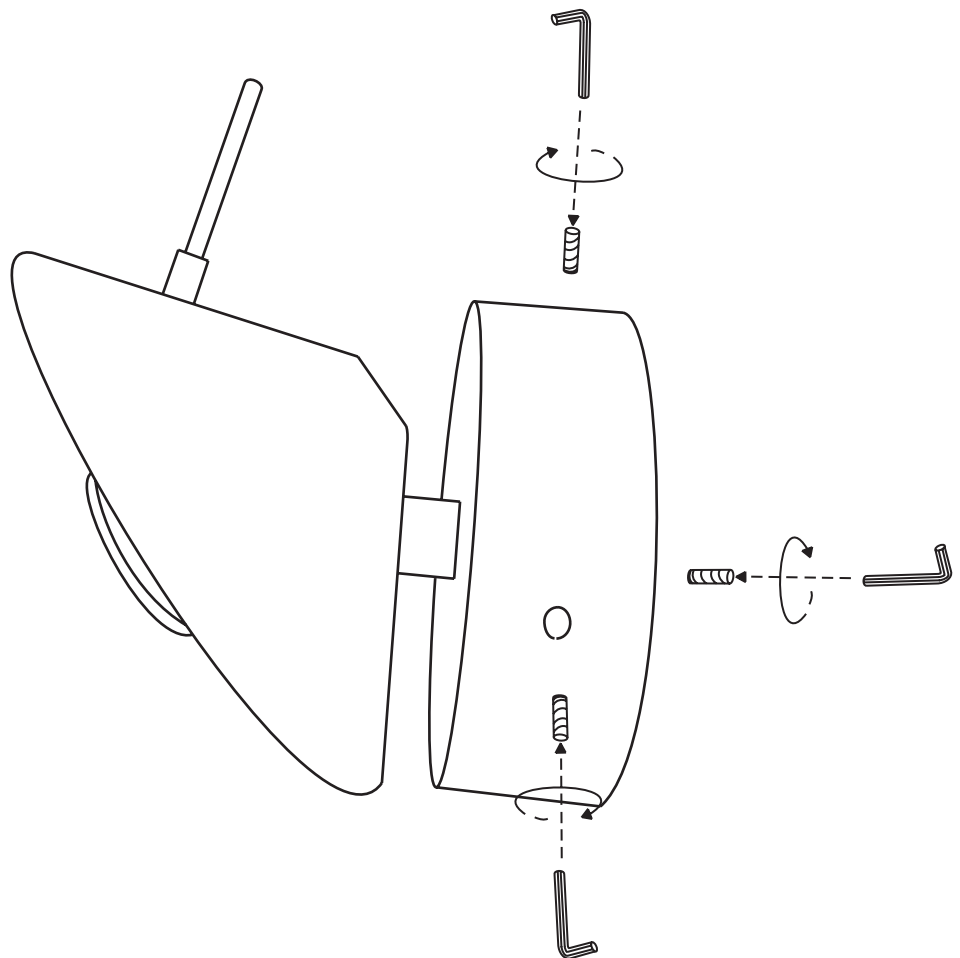

## Cim a

Aplique *Wall Lamp* Applique

---

E-27 LED 8W

- > Bombilla led esférica
- > *Led spherical bulb*
- > Ampoule led sphérique

# Cim a

Applique Wall Lamp Applique