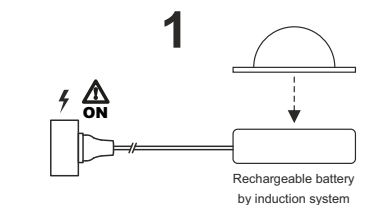

- 4254
- 4255
- 4256
- 4257

No connection to the network.
Led light source power supply with
rechargeable battery by induction
system. 6h of battery life

GX-53 LED 8W
290 lm
3.000 K

**Do not turn on
the light when the
module is charging**