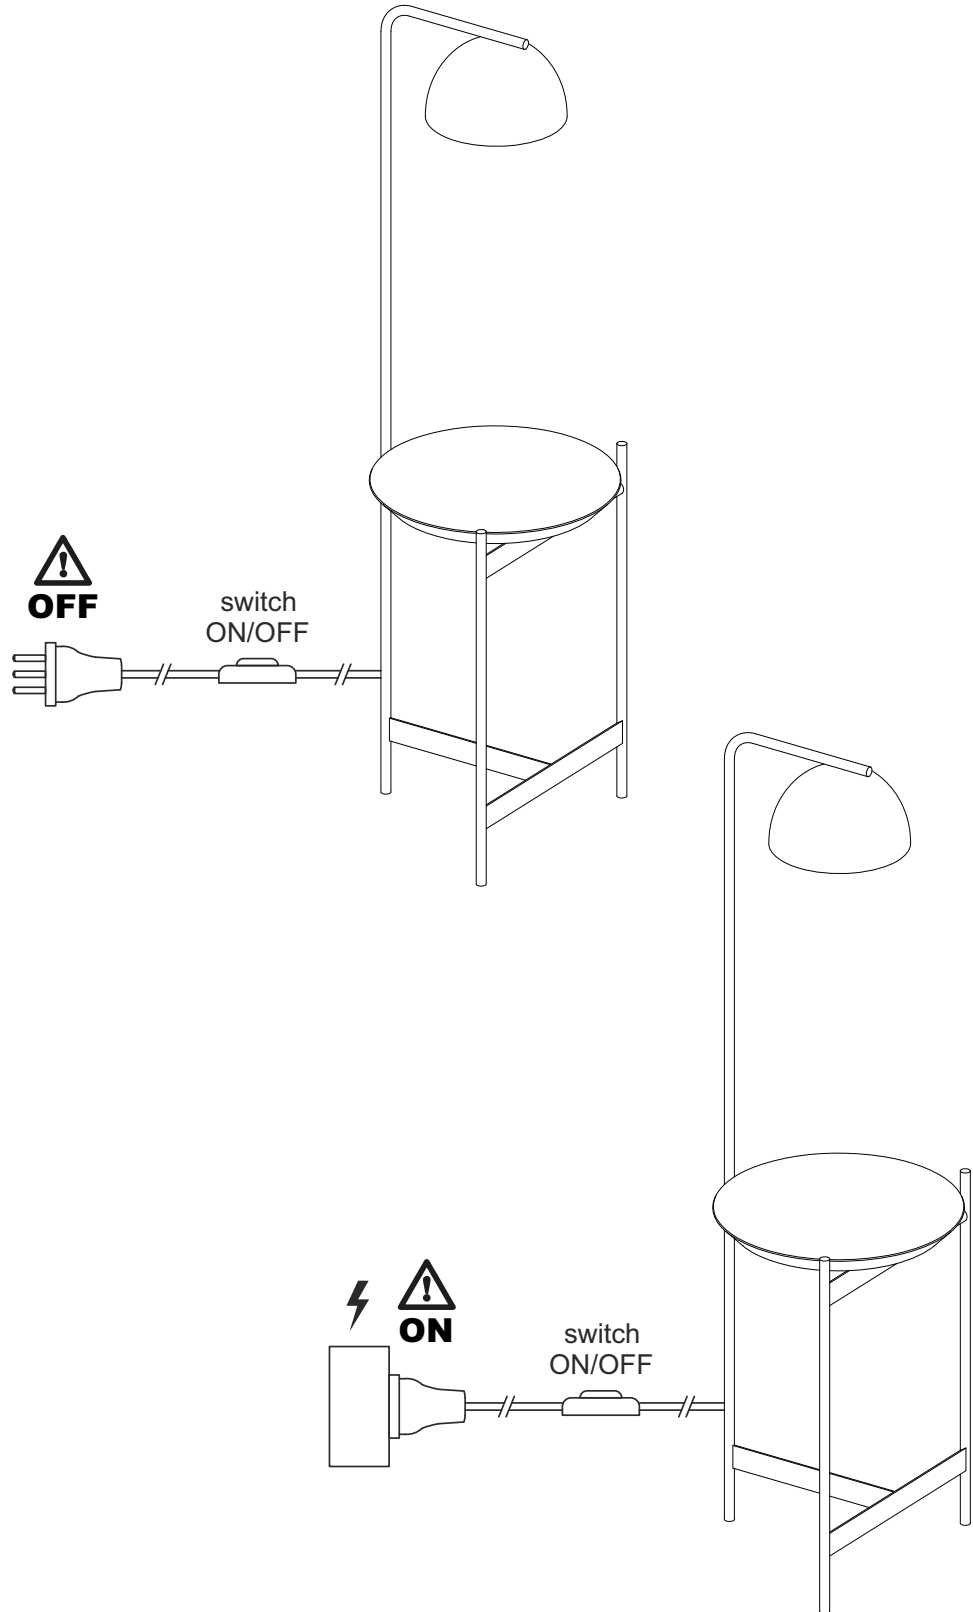

Absis p

BY JORDI LLOPIS

Lámparas de Pie *Floor Lamps* Lampadaires

- 4248
- 4249
- 4250
- 4251
- 4252
- 4253

GX-53 LED 8W
670 lm
2.700 K

Absis p portable

BY JORDI LLOPIS

Lámparas de Pie Floor Lamps Lampadaires

- 4254
- 4255
- 4256
- 4257

No connection to the network.
Led light source power supply with
rechargeable battery by induction
system. 6h of battery life

GX-53 LED 8W
290 lm
3.000 K

**Do not turn on
the light when the
module is charging**