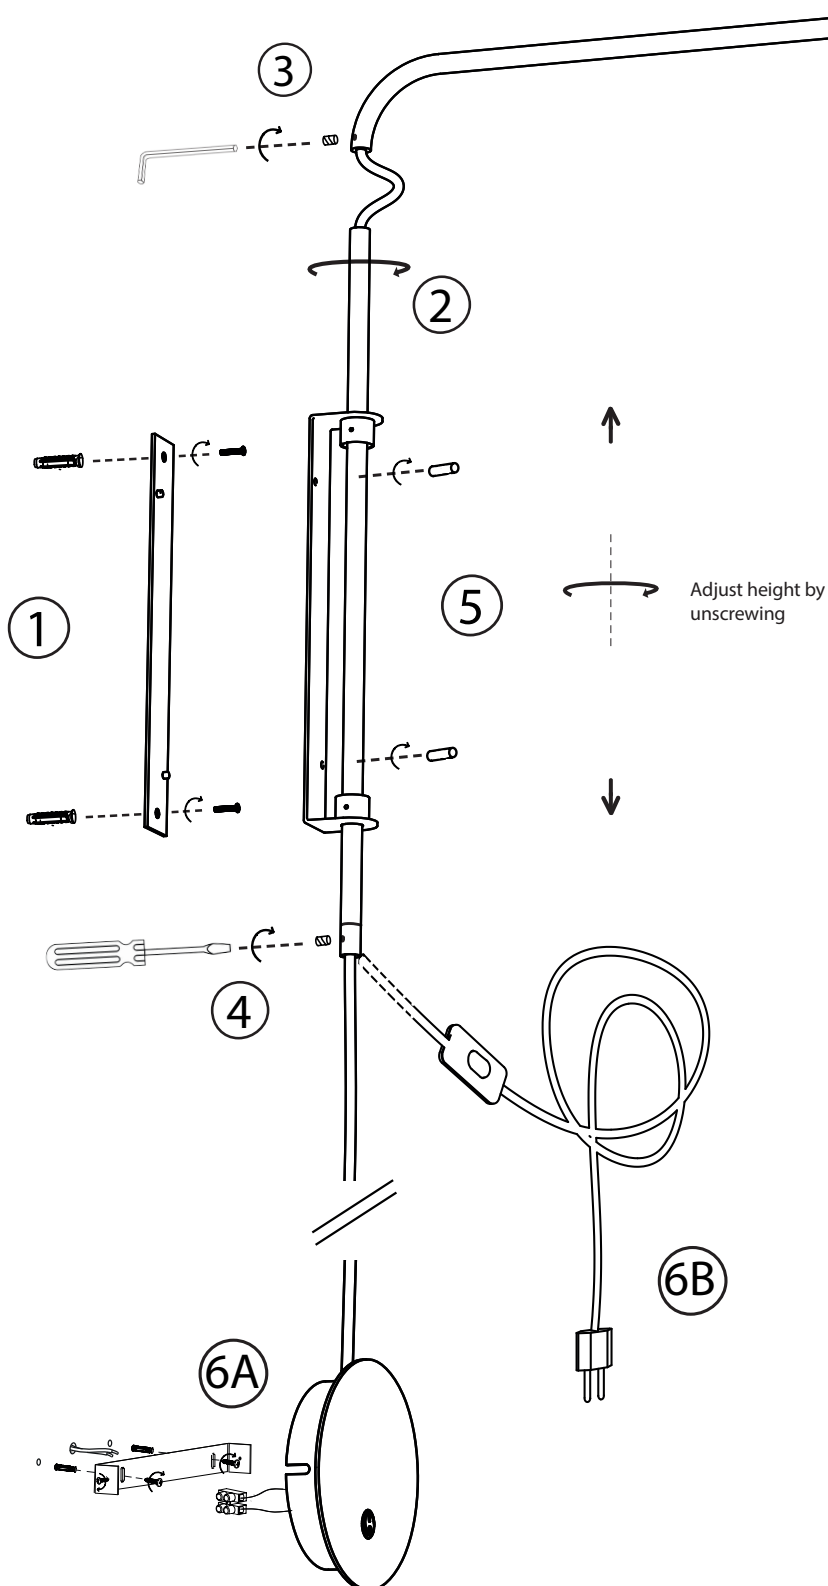

luxcambra

SINCE 1966

Arco a

Aplique Wall lamp Applique

LUXCAMBRA TEAM

E-27 LED
12W

No incluida
Not included
Non inclus

luxcambra

SINCE 1966

Arco a Aplique Wall lamp Applique

LUXCAMBRA TEAM

E-27 LED

12W

A+

No incluida
Not included
Non inclus