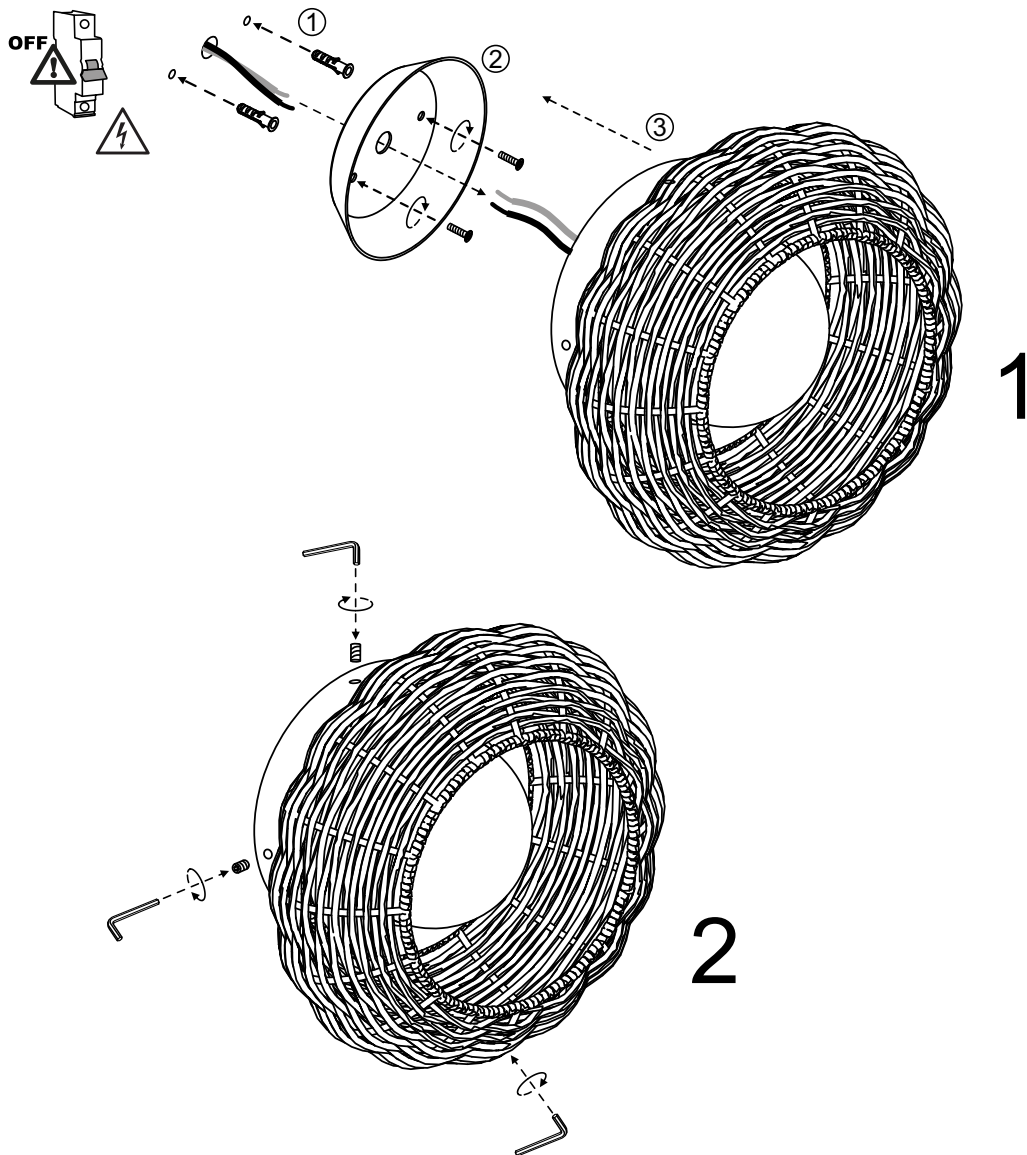

Niuet a with arm

BY XAVIER SOLÉ

Aplique *Wall Lamp* Applique

□ 2391

GX-53 LED 8W

670 lm

2.700 K

Niuet a without arm

BY XAVIER SOLÉ

Aplique *Wall Lamp* Applique

□ 2393

GX-53 LED 8W

670 lm

2.700 K

 A+

Niuet a portable