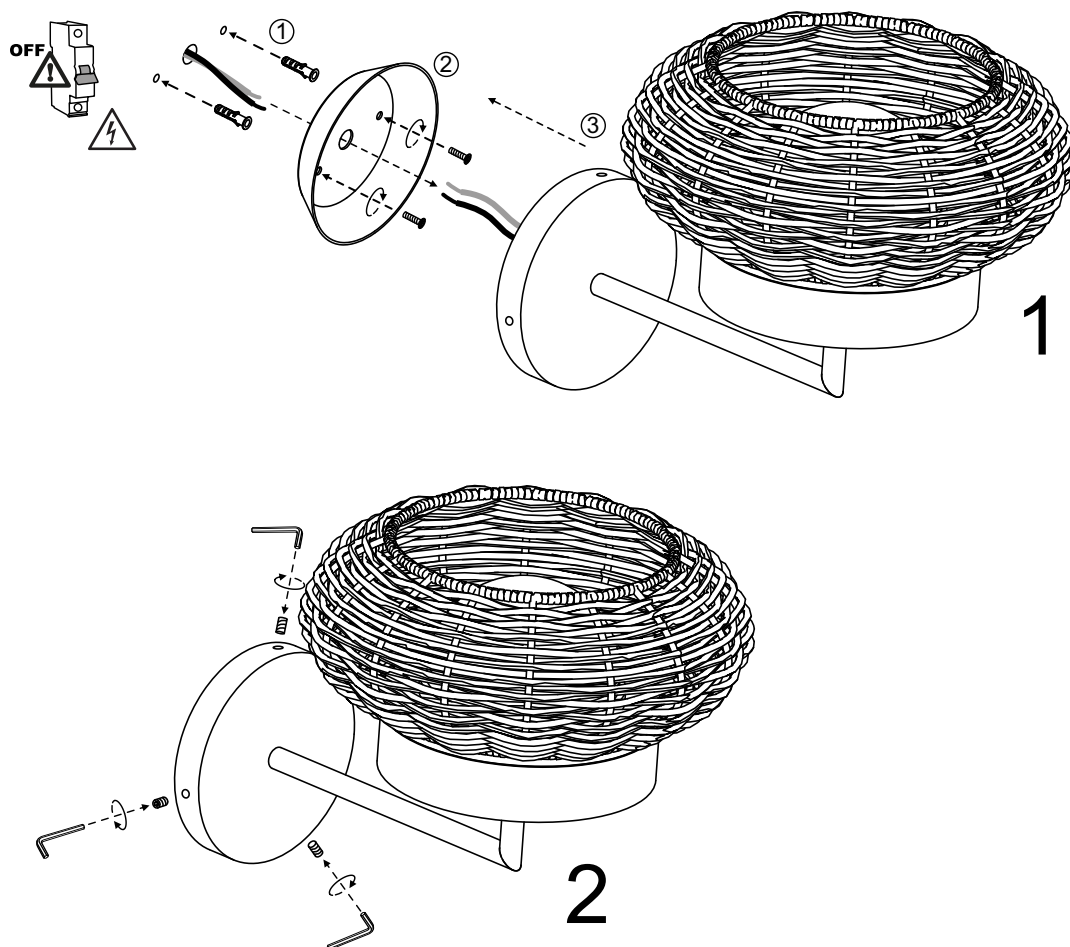

Niuet a with arm

BY XAVIER SOLÉ

Aplique *Wall Lamp* Applique

□ 2391

GX-53 LED 8W

670 lm

2.700 K

Niuet a without arm

BY XAVIER SOLÉ

Aplique *Wall Lamp* Applique

□ 2393

GX-53 LED 8W

670 lm

2.700 K

 A+

Niuet a portable