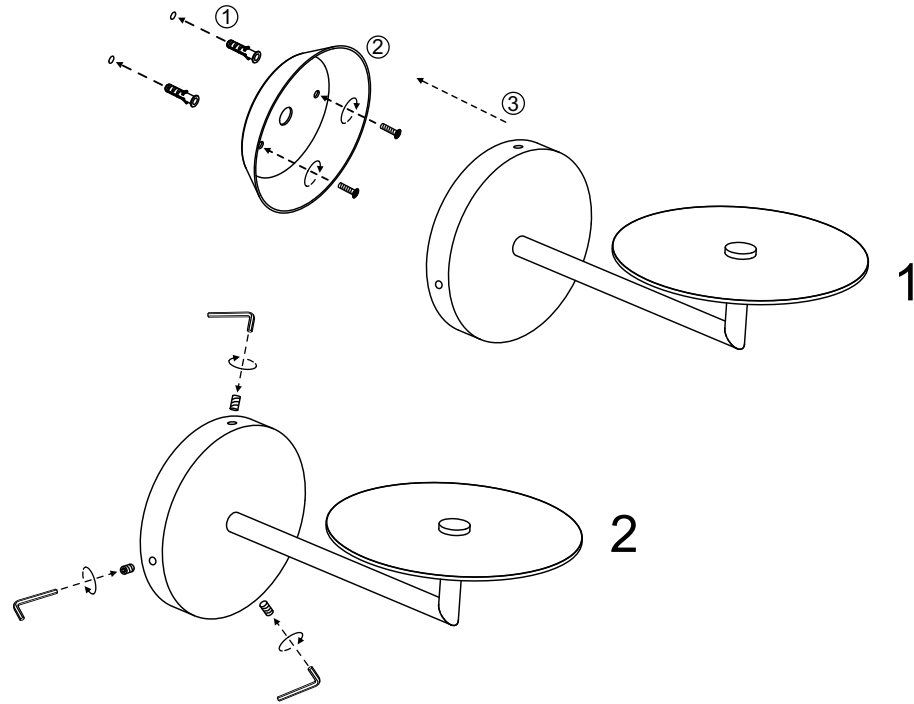

BY XAVIER SOLÉ

Aplique Wall Lamp Applique

□ 2396

□ 2395

Rechargeable battery

by induction system

290 lm

3.000 K