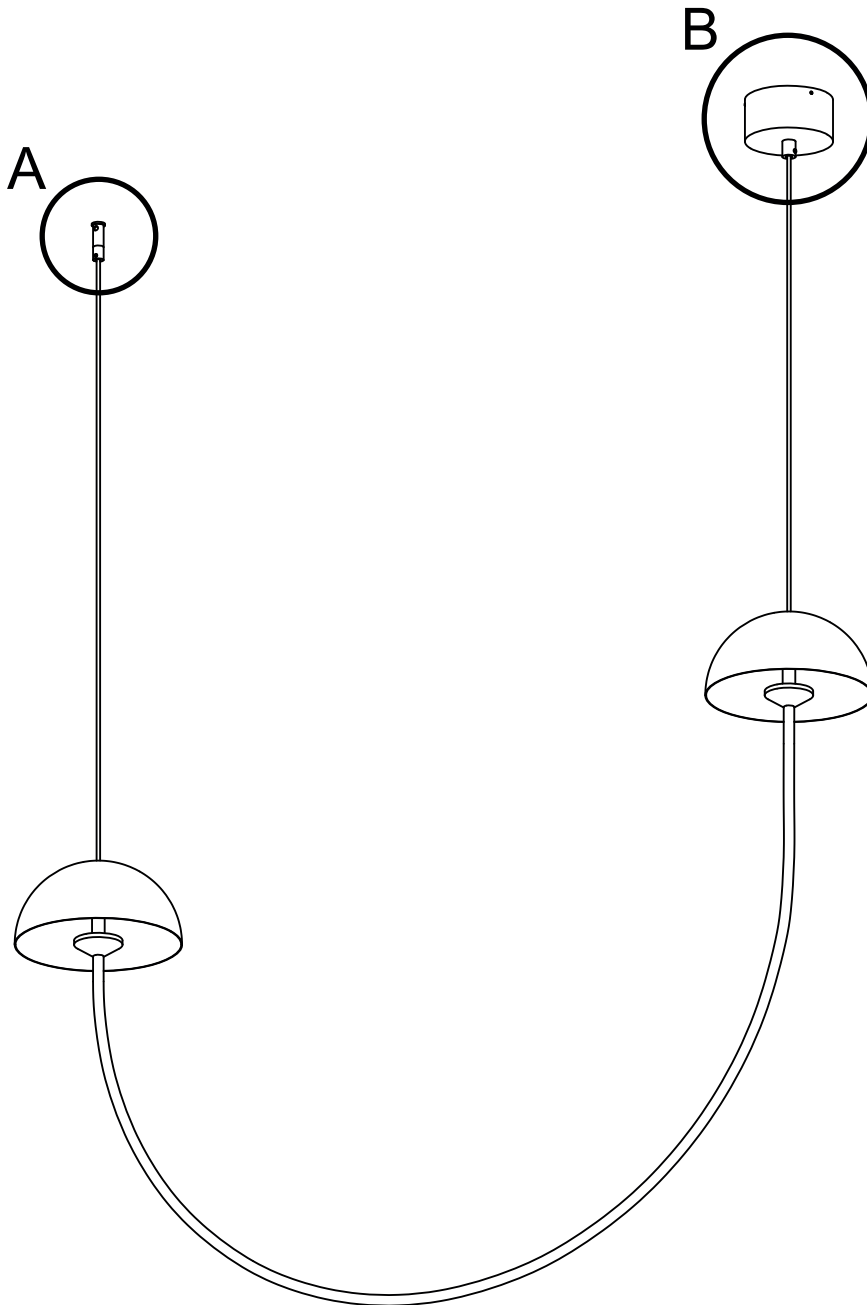

luxcambra

SINCE 1966

Champignon c

Lámpara de Suspensión *Hanging Lamp* Lampe de suspension

BENDITAS STUDIO 2020

2 x PCB LED 4,2W

CRI>90

420 lm

2.700 K

Incluida

Included

Inclus