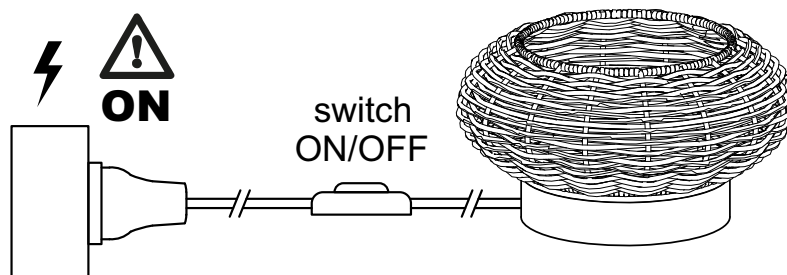

Niuet s small

BY XAVIER SOLÉ

Lámparas de Sobremesa *Table Lamps* Lampes à Poser

□ 3150

GX-53 LED 8W

670 lm

2.700 K