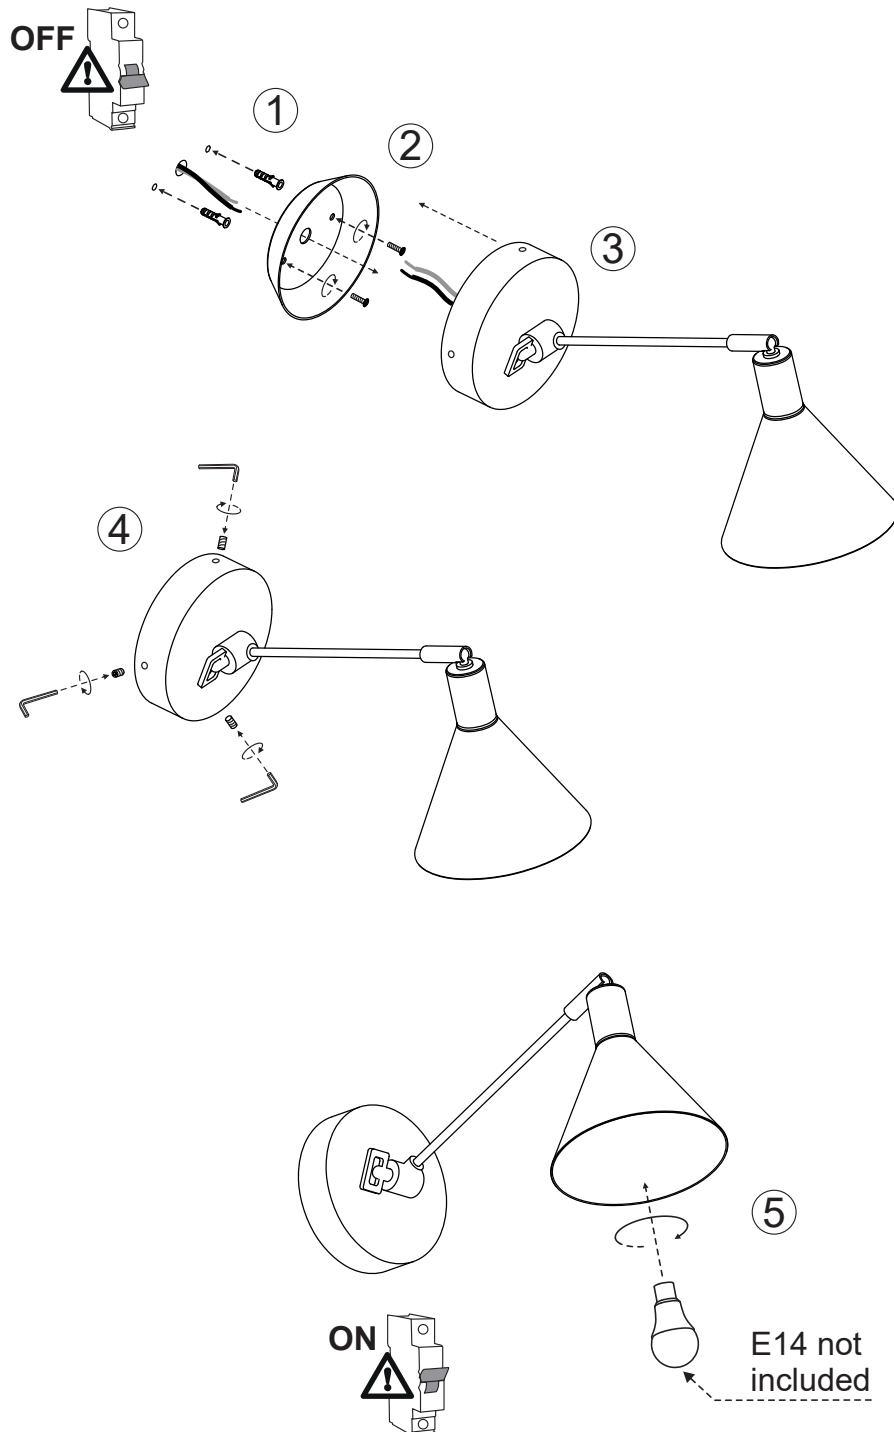

luxcambra

SINCE 1966

Capuchina a

Aplique Wall lamp Applique

LUXCAMBRA TEAM

E-14 LED 12W
E-14 LED 6W spherical

No incluida
Not included
Non inclus

luxcambra

SINCE 1966

Capuchina a

Aplique Wall lamp Applique

LUXCAMBRA TEAM

E-14 LED 12W
E-14 LED 6W spherical

No incluida
Not included
Non inclus