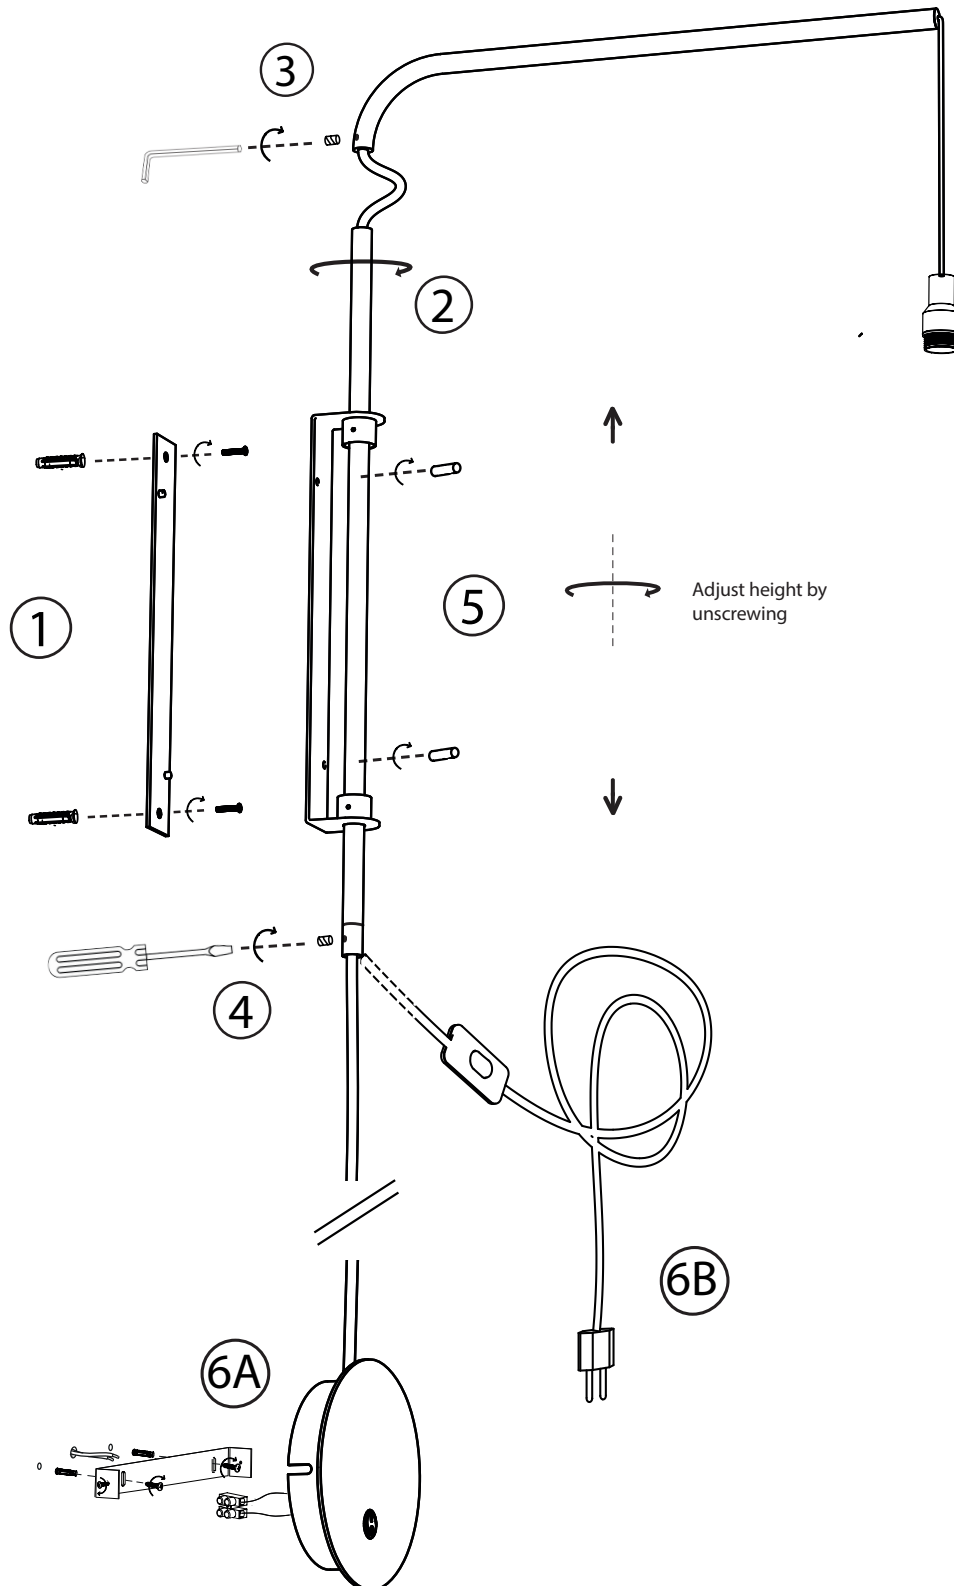

luxcambra

SINCE 1966

Arco a Teide

Aplique Wall lamp Applique

LUXCAMBRA TEAM

E-27 LED
12W

A+

No incluida
Not included
Non inclus

luxcambra

SINCE 1966

Arco a Teide

Applique Wall lamp Applique

LUXCAMBRA TEAM

E-27 LED

12W

A+