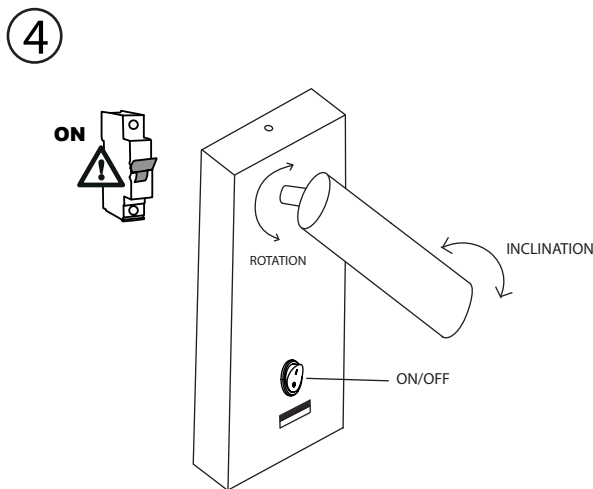

luxcambra

Manhattan a USB

Applique Wall Lamp Applique

LED 3W
150 lumens
3.000 K

Option 1:

Two switches, one on the lamp (2) and another on the external electrical system (1).

Blue cable
Black cable
Red cable
Brown cable