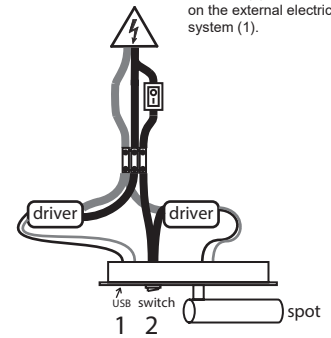

luxcambra

Manhattan a USB

Applique Wall Lamp Applique

LED 3W
150 lumens
3.000 K

Option 1:

Two switches, one on the lamp (2) and another on the external electrical system (1).

Blue cable
Black cable
Red cable
Brown cable

Option 2: Just one switch on the lamp (2)

Blue cable
Black cable
Red cable
Brown cable

luxcambra

Manhattan a

Aplique Wall Lamp Applique

LED 3W
150 lumens
3.000 K