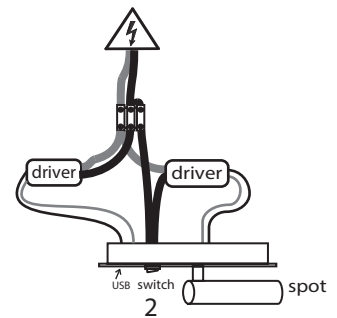

luxcambra

Manhattan a USB

Applique Wall Lamp Applique

LED 3W
150 lumens
3.000 K

Option 1:

Two switches, one on the lamp (2) and another on the external electrical system (1).

Blue cable
Black cable
Red cable
Brown cable

Option 2: Just one switch on the lamp (2)

Blue cable
Black cable
Red cable
Brown cable

luxcambra

Manhattan a

Aplique Wall Lamp Applique

LED 3W
150 lumens
3.000 K