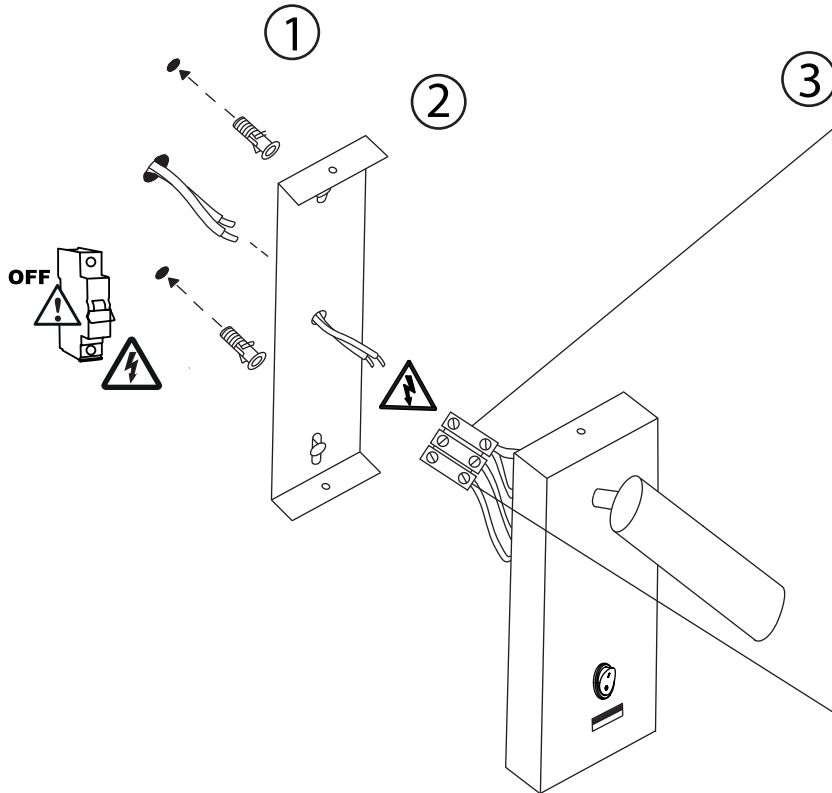

luxcambra

Manhattan a USB

Applique Wall Lamp Applique

LED 3W
150 lumens
3.000 K

Option 1:

Two switches, one on the lamp (2) and another on the external electrical system (1).

Blue cable
Black cable
Red cable
Brown cable

Option 2: Just one switch on the lamp (2)

Blue cable
Black cable
Red cable
Brown cable

luxcambra

Manhattan a

Aplique Wall Lamp Applique

LED 3W
150 lumens
3.000 K