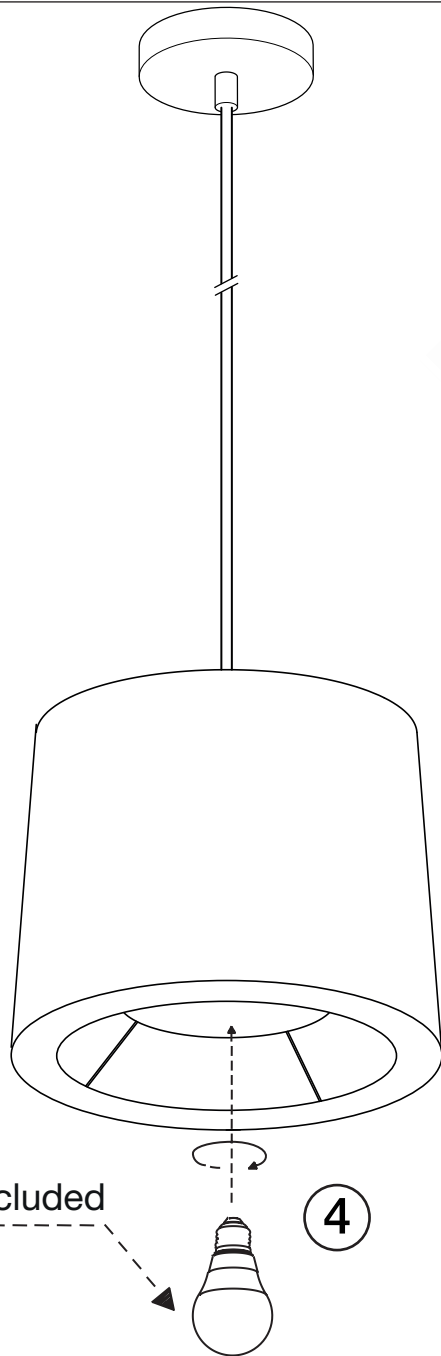

## Indiana c

Lámpara de suspensión *Hanging lamp* Suspension

JORDI LLOPIS 2007

E-27 LED 12 W

**No incluida**  
Not included  
Non inclus

E27  
not included

4