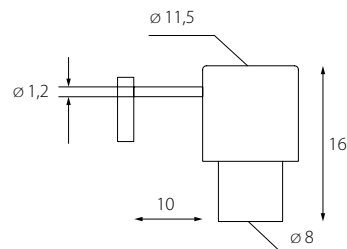

Croquis Sketch Croquis