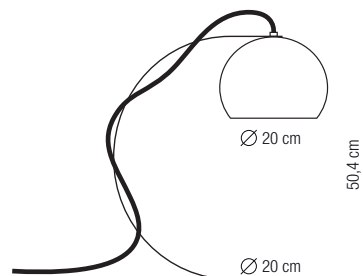

Croquis Sketch Croquis